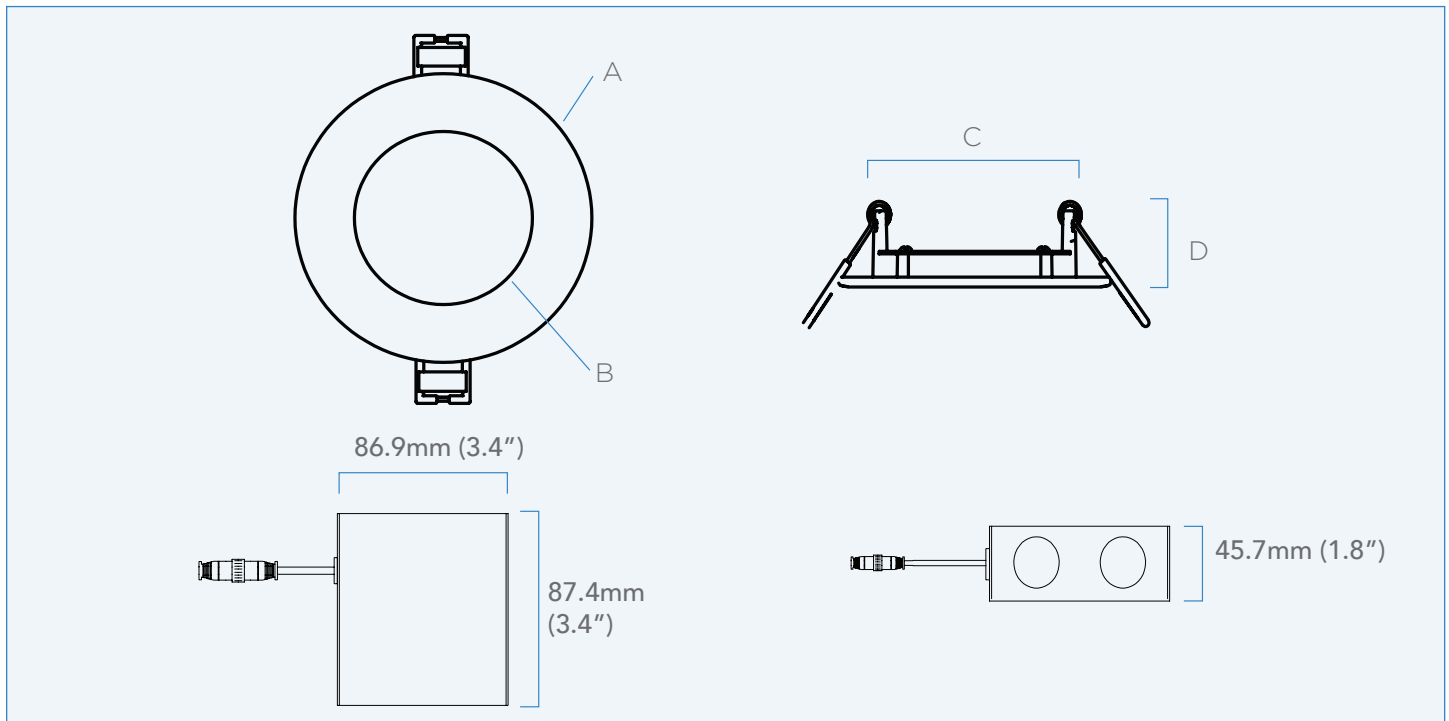

## ACCESSORIES – MOUNTING

R39101  
RENO-4-GR  
4" Goof Ring outside Ø 5 3/4"

R39102  
RENO-6-GR  
6" Goof Ring outside Ø 8"

R39103  
RENO-8-GR  
8" Goof Ring Ø 9 1/2"

R39108  
RENO-MP4  
4" Mounting Plate without clip

R39109  
RENO-MP6  
6" Mounting Plate without clip

R39105  
RENO-HBL015-347V-D  
AC277-347V Driver for 4"

Order#	Model	Description
R39101	RENO-4-GR	4" Goof Ring outside Ø 5 3/4"
R39102	RENO-6-GR	6" Goof Ring outside Ø 8"
R39103	RENO-8-GR	8" Goof Ring Ø 9 1/2"
R39108	RENO-MP4	4" Mounting Plate without clip (Opening 108mm)
R39109	RENO-MP6	6" Mounting Plate without clip (Opening 158mm)
R39105	RENO-HBL015-347V-D	AC277V-347V Driver for slim panel light 4" Non-dimmable

## DIMENSIONS

MODEL	A	B	C	D
3"	Ø 95mm (Ø 3.75")	Ø 57mm (Ø 2.25")	Ø 76mm (Ø 3")	Ø 25mm (Ø 1")
4"	Ø 127mm (Ø 5")	Ø 76mm (Ø 3")	Ø 101mm (Ø 4")	Ø 25mm (Ø 1")
6"	Ø 177mm (Ø 7")	Ø 127mm (Ø 5")	Ø 158mm (Ø 6.25")	Ø 25mm (Ø 1")
8"	Ø 229mm (Ø 9")	Ø 159mm (Ø 6.25")	Ø 210mm (Ø 8.25")	Ø 25mm (Ø 1")