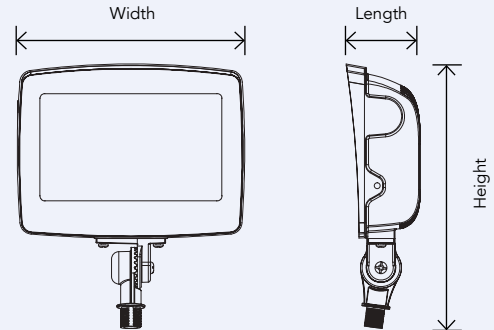

DIMENSIONS

R1 YOKE

Width: 7.8" (197.6 mm)
 Height: 7.5" (190.5 mm)
 Length: 2.6" (65 mm)
 Weight: 2.8 lbs (1.3 kg)

R1 KNUCKLE

Width: 7.8" (197.6 mm)
 Height: 9.4" (238.8 mm)
 Length: 2.6" (65 mm)
 Weight: 3.1 lbs (1.4 kg)

R2 YOKE

Width: 8.9" (226.1 mm)
 Height: 8.5" (190.5 mm)
 Length: 73.7" (2.9 mm)
 Weight: 4.1 lbs (1.9 kg)

R2 KNUCKLE

Width: 8.9" (226.1 mm)
 Height: 10.3" (238.8 mm)
 Length: 2.9" (73.7 mm)
 Weight: 3.8 lbs (1.7 kg)