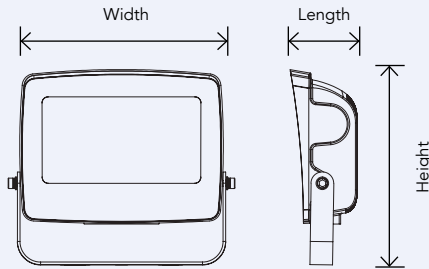

DIMENSIONS

R1 YOKE

Width: 7.8" (197.6 mm)
 Height: 7.5" (190.5 mm)
 Length: 2.6" (65 mm)
 Weight: 2.8 lbs (1.3 kg)

R1 KNUCKLE

Width: 7.8" (197.6 mm)
 Height: 9.4" (238.8 mm)
 Length: 2.6" (65 mm)
 Weight: 3.1 lbs (1.4 kg)