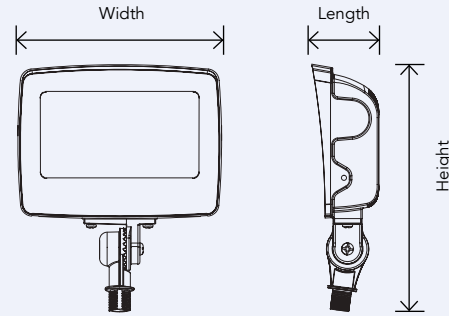

DIMENSIONS

R1 YOKE

Width: 7.8" (197.6 mm)
 Height: 7.5" (190.5 mm)
 Length: 2.6" (65 mm)
 Weight: 2.8 lbs (1.3 kg)

R1 KNUCKLE

Width: 7.8" (197.6 mm)
 Height: 9.4" (238.8 mm)
 Length: 2.6" (65 mm)
 Weight: 3.1 lbs (1.4 kg)