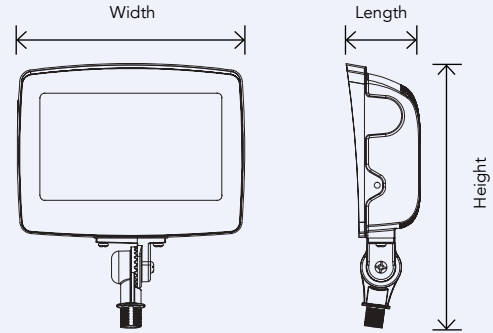

DIMENSIONS

R1 YOKE

Width: 7.8" (197.6 mm)
 Height: 7.5" (190.5 mm)
 Length: 2.6" (65 mm)
 Weight: 2.8 lbs (1.3 kg)

R1 KNUCKLE

Width: 7.8" (197.6 mm)
 Height: 9.4" (238.8 mm)
 Length: 2.6" (65 mm)
 Weight: 3.1 lbs (1.4 kg)

R2 YOKE

Width: 8.9" (226.1 mm)
 Height: 8.5" (190.5 mm)
 Length: 73.7" (2.9 mm)
 Weight: 4.1 lbs (1.9 kg)

R2 KNUCKLE

Width: 8.9" (226.1 mm)
 Height: 10.3" (238.8 mm)
 Length: 2.9" (73.7 mm)
 Weight: 3.8 lbs (1.7 kg)

DIMENSIONS CON'T

R3 YOKE

Width: 8.9" (226.1 mm)
 Height: 8.5" (190.5 mm)
 Length: 73.7" (2.9 mm)
 Weight: 4.1 lbs (1.9 kg)

R3 KNUCKLE

Width: 8.9" (226.1 mm)
 Height: 10.3" (238.8 mm)
 Length: 2.9" (73.7 mm)
 Weight: 4.3 lbs (2 kg)