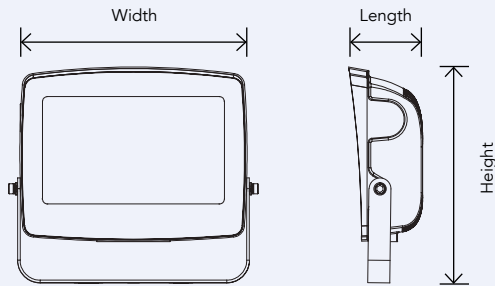

DIMENSIONS

R1 YOKE

Width: 7.8" (197.6 mm)
 Height: 7.5" (190.5 mm)
 Length: 2.6" (65 mm)
 Weight: 2.8 lbs (1.3 kg)

R1 KNUCKLE

Width: 7.8" (197.6 mm)
 Height: 9.4" (238.8 mm)
 Length: 2.6" (65 mm)
 Weight: 3.1 lbs (1.4 kg)

R2 YOKE

Width: 8.9" (226.1 mm)
 Height: 8.5" (190.5 mm)
 Length: 73.7" (2.9 mm)
 Weight: 4.1 lbs (1.9 kg)

R2 KNUCKLE

Width: 8.9" (226.1 mm)
 Height: 10.3" (238.8 mm)
 Length: 2.9" (73.7 mm)
 Weight: 3.8 lbs (1.7 kg)

DIMENSIONS CON'T

R3 YOKE

Width: 8.9" (226.1 mm)
 Height: 8.5" (190.5 mm)
 Length: 73.7" (2.9 mm)
 Weight: 4.1 lbs (1.9 kg)

R3 KNUCKLE

Width: 8.9" (226.1 mm)
 Height: 10.3" (238.8 mm)
 Length: 2.9" (73.7 mm)
 Weight: 4.3 lbs (2 kg)