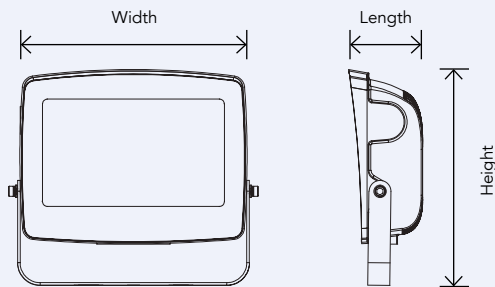

DIMENSIONS

R1 YOKE

Width: 7.8" (197.6 mm)
 Height: 7.5" (190.5 mm)
 Length: 2.6" (65 mm)
 Weight: 2.8 lbs (1.3 kg)

R1 KNUCKLE

Width: 7.8" (197.6 mm)
 Height: 9.4" (238.8 mm)
 Length: 2.6" (65 mm)
 Weight: 3.1 lbs (1.4 kg)

R2 YOKE

Width: 8.9" (226.1 mm)
 Height: 8.5" (190.5 mm)
 Length: 73.7" (2.9 mm)
 Weight: 4.1 lbs (1.9 kg)

R2 KNUCKLE

Width: 8.9" (226.1 mm)
 Height: 10.3" (238.8 mm)
 Length: 2.9" (73.7 mm)
 Weight: 3.8 lbs (1.7 kg)