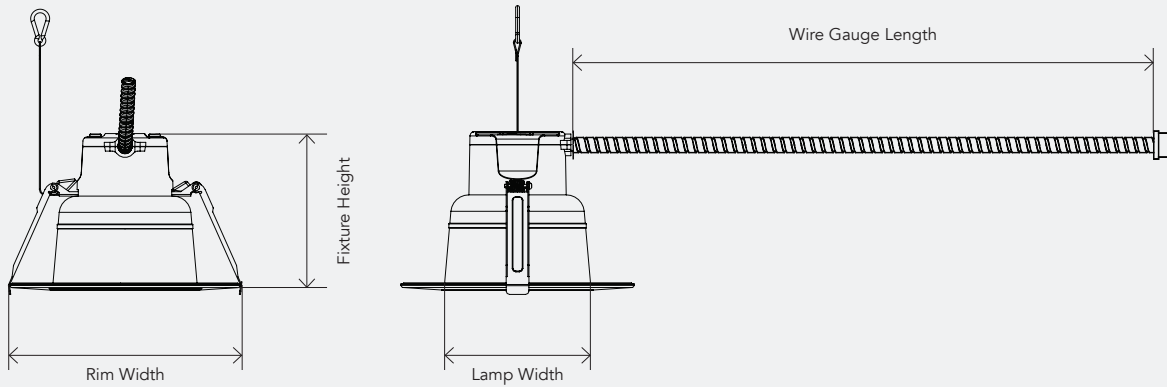

R39234  
RENO-GF-DL-10  
Goof Ring for 10" Commercial  
Downlight

Order#	Model	Description
R39230	RENO-MP-DL-4N1	4 in 1 Mounting Plate
R39231	RENO-GF-DL-4	Goof Ring for 4" Commercial Downlight
R39232	RENO-GF-DL-6	Goof Ring for 6" Commercial Downlight
R39233	RENO-GF-DL-8	Goof Ring for 8" Commercial Downlight
R39234	RENO-GF-DL-10	Goof Ring for 10" Commercial Downlight

## Dimensions

	4.0"	6.0"	8.0"	10.0"
<b>Lamp Width Ø:</b>	4.13" (105 mm)	5.36" (136 mm)	6.54" (166 mm)	7.45" (129 mm)
<b>Rim Width Ø:</b>	5.91" (150 mm)	8.27" (210 mm)	10.24" (260 mm)	11.22" (285 mm)
<b>Fixture Height:</b>	5.57" (141.5 mm)	5.62" (142.75 mm)	6.29" (160 mm)	6.76" (171.75 mm)
<b>Wire Gauge Length:</b>	25.59" (650 mm)	25.59" (650 mm)	25.59" (650 mm)	25.59" (650 mm)
<b>Min. Cut-out Ø:</b>	4.33" (110 mm)	5.91" (150 mm)	7.48" (190 mm)	8.27" (210 mm)
<b>Max. Cut-out Ø:</b>	5.51" (140 mm)	7.48" (190 mm)	9.45" (240 mm)	10.24" (260 mm)
<b>Weight:</b>	1.08 lbs (0.49 kg)	1.32 lbs (0.6 kg)	1.65 lbs (0.75 kg)	1.96 lbs (0.89 kg)