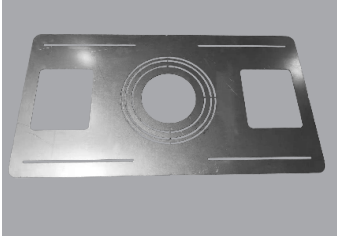

ZETA Series | Aluminum Commercial Downlight

ARCHITECTURAL LUMINAIRES BY RENO LIGHTING

Accessories - Mounting

R39230
RENO-MP-DL-4N1
4in1 Mounting Plate