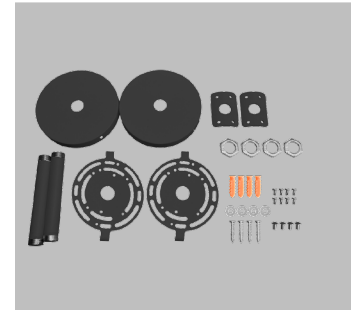

Wall Mount Kit (black)

R39535

RENO-RALS-WMB-BK

Order #	Model #	Description
R39532	RENO-RALS-CANOPY-WH	10ft Suspension Kit | White Finish
R39533	RENO-RALS-CANOPY-BK	10ft Suspension Kit | Black Finish
R39534	RENO-RALS-WMB-WH	Wall Mounting Kit | White Finish
R39535	RENO-RALS-WMB-BK	Wall Mounting Kit | Black Finish