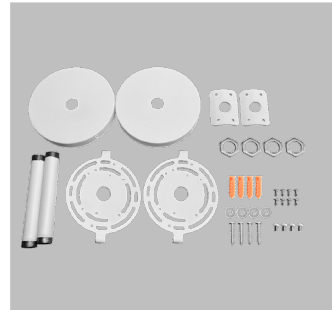

Wall Mount Kit (white)

R39534

RENO-RALS-WMB-WH