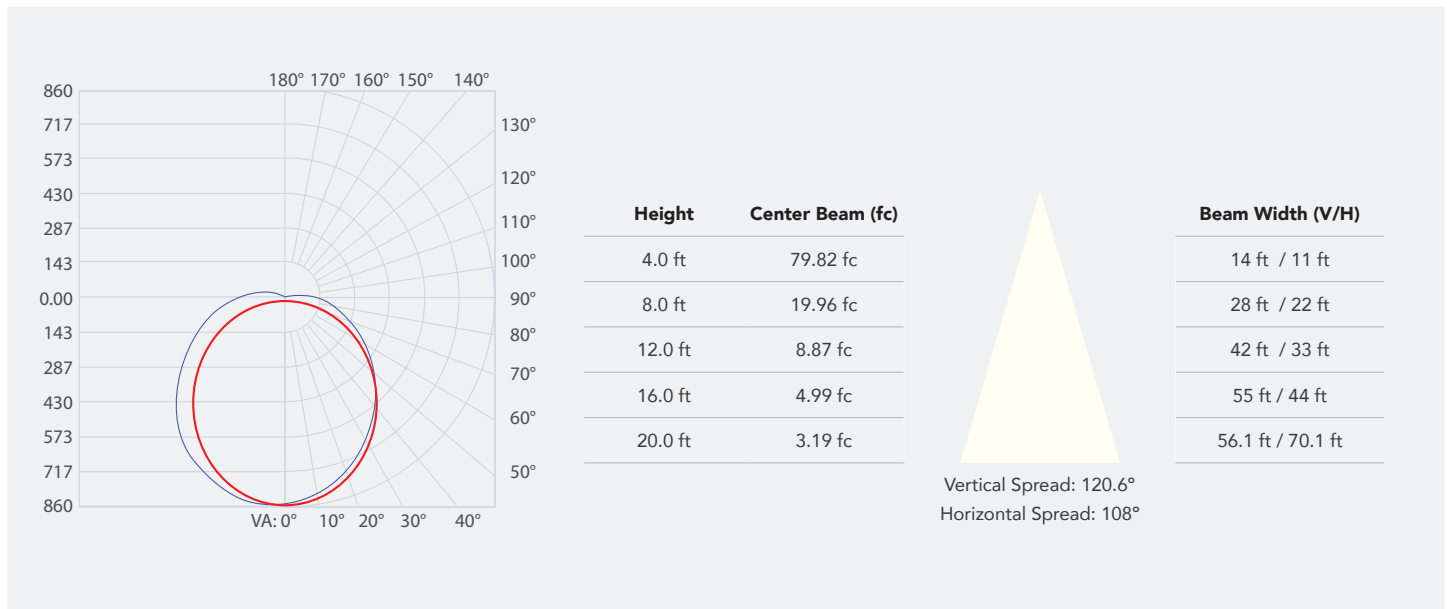

LUMINOUS INTENSITY DISTRIBUTION (30W 4K) Polar Candela