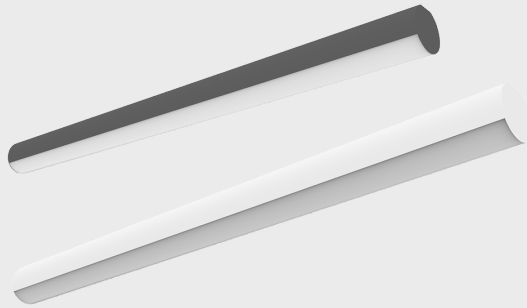

Date: _____ Project: _____

Type: _____ Part #: _____

Rail Series

Architectural Rounded Strip

Illuminate spaces with the RAIL SERIES Architectural Rounded Linear Strip System. Its configurable design allows precise angular bends, adapting seamlessly to both organic and geometric forms.

Product Features

- Aluminum Housing with Powder-Coated Finish
- Modern White or Matte Black finish
- Frosted Polycarbonate Lens creates a even light distribution
- Surface Mount clips and screws included
- Suspension and Wall Mounting kits sold separately
- 1.5kVA Surge Protection
- Class II driver, with 0-10V
- Higher efficacy, up to 146 lm/W
- IP20 Damp Location Rated
- Operating Temperature: -4°F to +104°F (-20°C to +40°C)
- Rated lifetime L70: >100,000 hours
- 10 Year Limited Warranty

Specifications

Voltage	120-347V AC
Selectable Wattages	20/30/40W
Length	4FT
Power Factor	>0.9
Selectable CCT	30/35/40/5000K
CRI	>80
Lumens	Up to 5,483 lm
Beam Angle	120°
Dimming	0-10V
Mounting	Surface (Included), Suspension, Wall