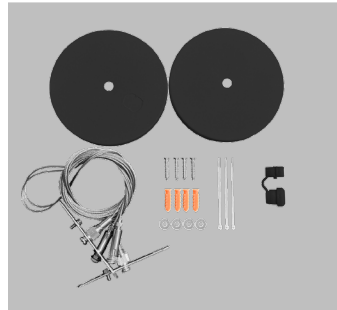

Suspension Kit (black)

R39533

RENO-RALS-CANOPY-BK