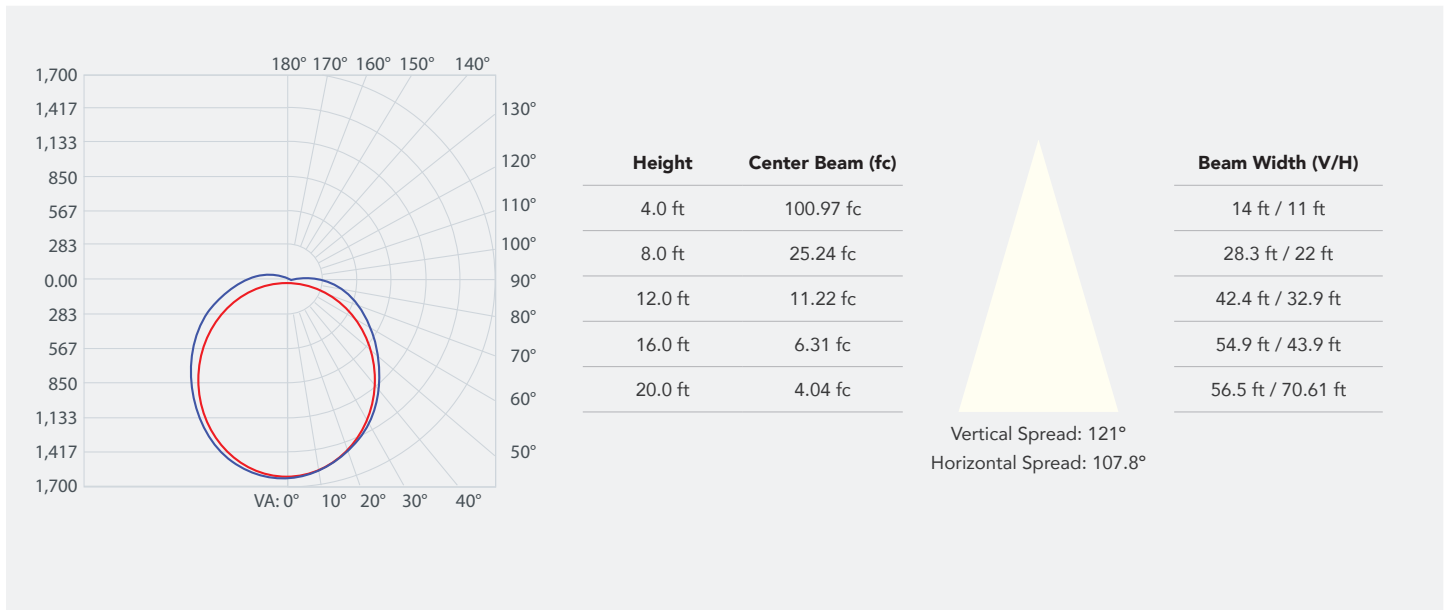

LUMINOUS INTENSITY DISTRIBUTION (40W 4K) Polar Candela