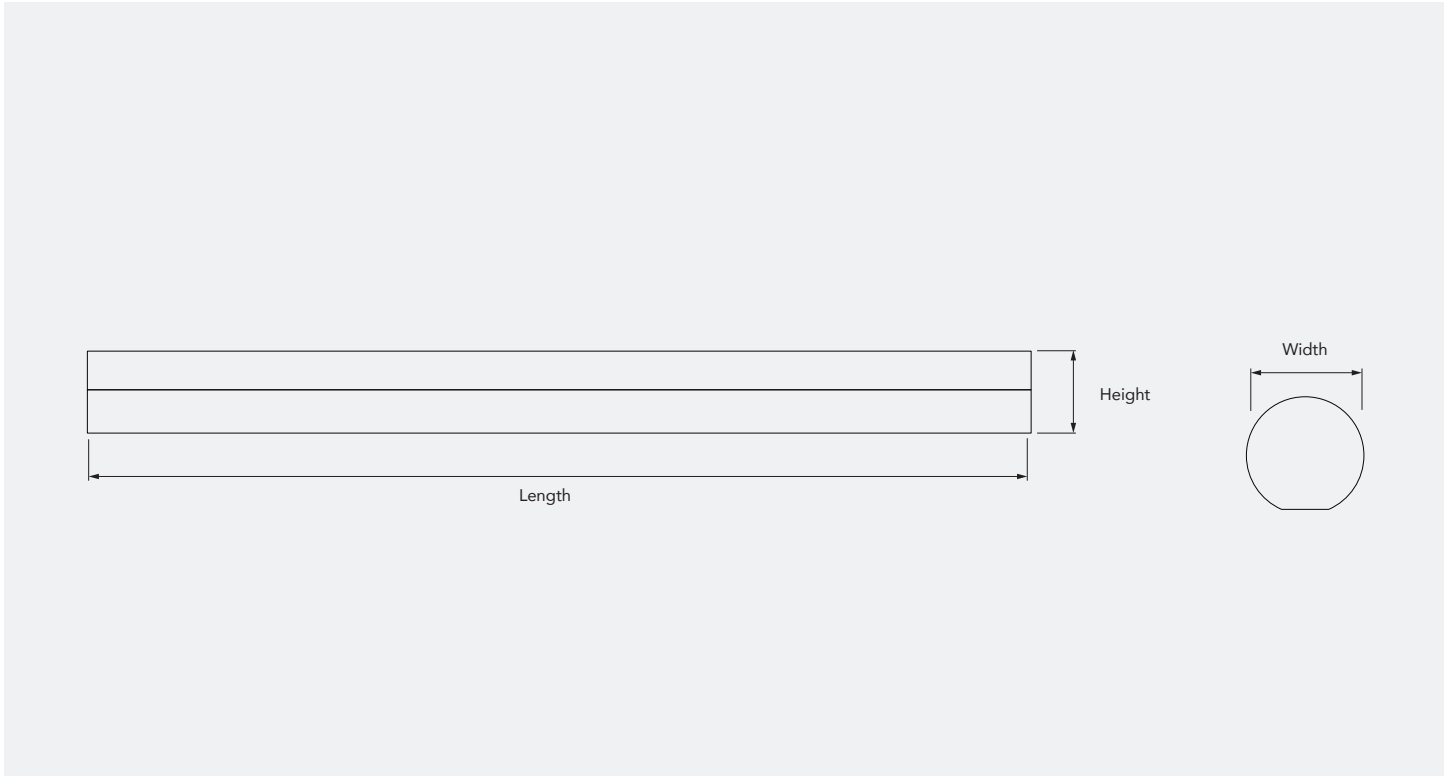

Dimensions

Rail 4FT

Model	Length	Width	Height	Weight
R33411	47.2 | 1198 mm	3.39" | 86 mm	3.25" | 82.5 mm	6.6 lbs (3 kg)