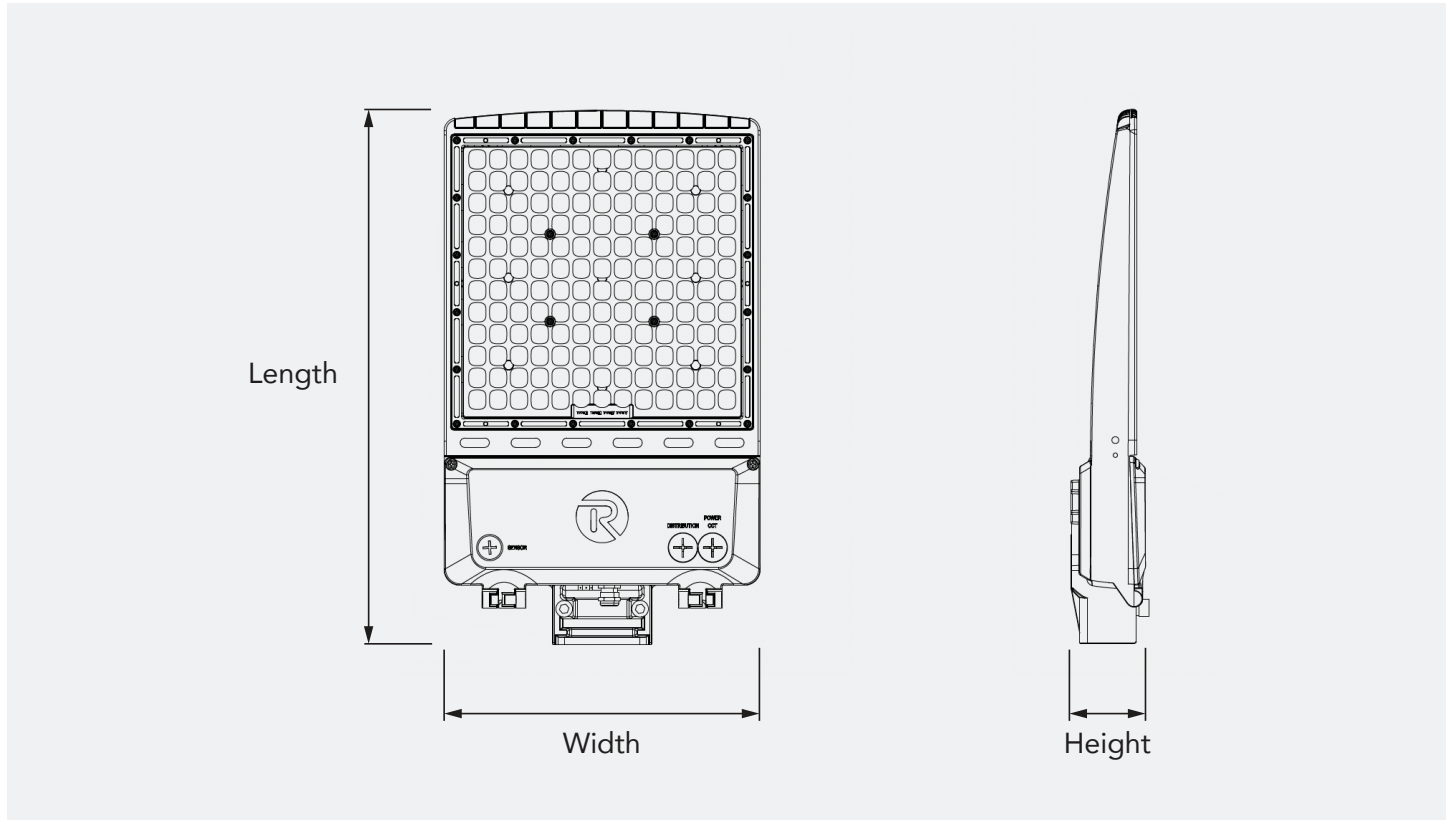

Photometric Diagrams

Shoobox Area Light (T2 Optics)

Shoobox Area Light (T3 Optics)

Shoobox Area Light (T4 Optics)

Shoobox Area Light (T5 Optics)

Beamflex™

RENO Optical Technology Platform

BeamFlex™ is Reno Lighting's proprietary optical technology platform providing field-selectable beam distribution integrated within the luminaire. Beam angles are adjustable on site during installation or commissioning, eliminating the need for factory-specified fixed optics or post-installation optic replacement.

Type II (T2)
 Light Distribution

Type III (T3)
 Light Distribution

Type IV (T4)
 Light Distribution

Type V (T5)
 Light Distribution

Dimensions

Shoebox Area Light | R1

Order #	Model	Length	Width	Height	Weight
R53071	RENO-SB-150W-MW-DV-MCCT-ABA-G3-R1-BK	20.21in (513.5mm)	11.96in (303.9mm)	2.81in (71.4mm)	3.93kg/8.66lbs
R53072	RENO-SB-150W-MW-DV-MCCT-ABA-G3-R1-BN	20.21in (513.5mm)	11.96in (303.9mm)	2.81in (71.4mm)	3.93kg/8.66lbs
R53073	RENO-SB-150W-MW-DV-MCCT-ABA-G3-R1-WH	20.21in (513.5mm)	11.96in (303.9mm)	2.81in (71.4mm)	3.93kg/8.66lbs

Dimensions

Shoobox Area Light | R2

Order #	Model	Length	Width	Height	Weight
R53074	RENO-SB-320W-MW-DV-MCCT-ABA-G3-R2-BK	22.70in (576.5mm)	11.96in (303.8mm)	2.8in (71.1mm)	4.93kg/10.87lbs
R53075	RENO-SB-320W-MW-DV-MCCT-ABA-G3-R2-BN	22.70in (576.5mm)	11.96in (303.8mm)	2.8in (71.1mm)	4.93kg/10.87lbs
R53076	RENO-SB-320W-MW-DV-MCCT-ABA-G3-R2-WH	22.70in (576.5mm)	11.96in (303.8mm)	2.8in (71.1mm)	4.93kg/10.87lbs

Dimensions

Shoebox Area Light | R3

Order #	Model	Length	Width	Height	Weight
R53077	RENO-SB-450W-MW-DV-MCCT-ABA-G3-R3-BK	28.38in (720.9mm)	13.65in (346.8mm)	2.79in (70.8mm)	6.35kg/14lbs

Accessories Mounting