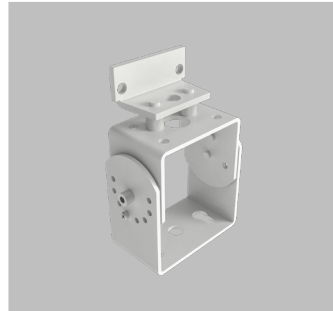

Trunnion Mount

Trunnion (White)
R59014
RENO-Trunnion-G3-WH

Order #	Model	Description
R59004	RENO-Trunnion-G3-BK	Trunnion/U Bracket for shoebox, Black Finish
R59219	RENO-Trunnion-G3-BN	Trunnion/U Bracket for shoebox, Bronze Finish
R59014	RENO-Trunnion-G3-WH	Trunnion/U Bracket for shoebox, White Finish