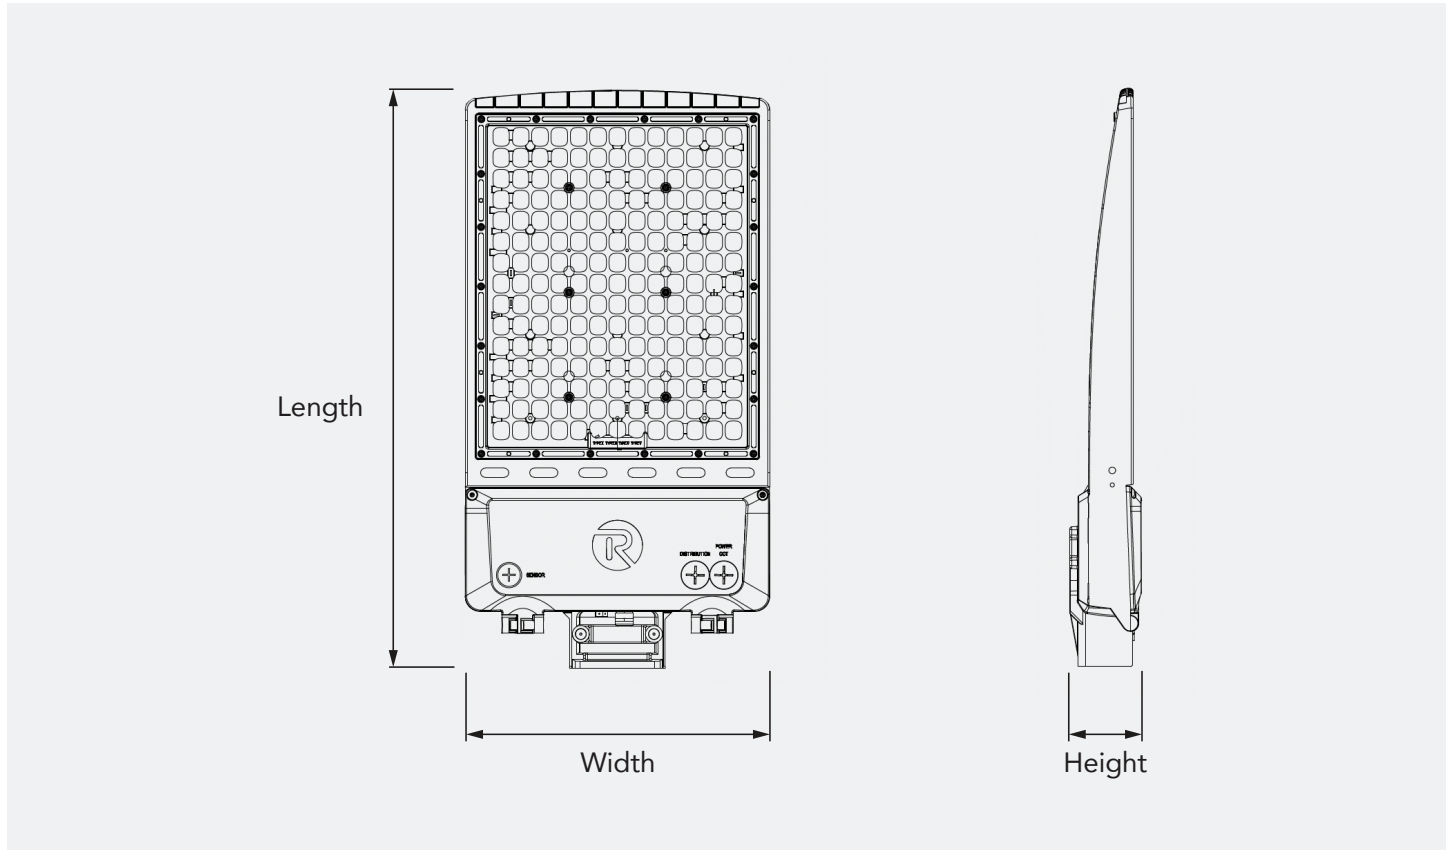

Photometric Diagrams

Shoobox Area Light (T2 Optics)

Shoobox Area Light (T3 Optics)

Shoobox Area Light (T4 Optics)

Shoobox Area Light (T5 Optics)

Beamflex™

RENO Optical Technology Platform

BeamFlex™ is Reno Lighting's proprietary optical technology platform providing field-selectable beam distribution integrated within the luminaire. Beam angles are adjustable on site during installation or commissioning, eliminating the need for factory-specified fixed optics or post-installation optic replacement.

Type II (T2)
 Light Distribution

Type III (T3)
 Light Distribution

Type IV (T4)
 Light Distribution

Type V (T5)
 Light Distribution

Dimensions

Shoebox Area Light | R1

Order #	Model	Length	Width	Height	Weight
R53071	RENO-SB-150W-MW-DV-MCCT-ABA-G3-R1-BK	20.21in (513.5mm)	11.96in (303.9mm)	2.81in (71.4mm)	3.93kg/8.66lbs
R53072	RENO-SB-150W-MW-DV-MCCT-ABA-G3-R1-BN	20.21in (513.5mm)	11.96in (303.9mm)	2.81in (71.4mm)	3.93kg/8.66lbs
R53073	RENO-SB-150W-MW-DV-MCCT-ABA-G3-R1-WH	20.21in (513.5mm)	11.96in (303.9mm)	2.81in (71.4mm)	3.93kg/8.66lbs

Dimensions

Shoobox Area Light | R2

Order #	Model	Length	Width	Height	Weight
R53074	RENO-SB-320W-MW-DV-MCCT-ABA-G3-R2-BK	22.70in (576.5mm)	11.96in (303.8mm)	2.8in (71.1mm)	4.93kg/10.87lbs
R53075	RENO-SB-320W-MW-DV-MCCT-ABA-G3-R2-BN	22.70in (576.5mm)	11.96in (303.8mm)	2.8in (71.1mm)	4.93kg/10.87lbs
R53076	RENO-SB-320W-MW-DV-MCCT-ABA-G3-R2-WH	22.70in (576.5mm)	11.96in (303.8mm)	2.8in (71.1mm)	4.93kg/10.87lbs

Dimensions

Shoebox Area Light | R3

Order #	Model	Length	Width	Height	Weight
R53077	RENO-SB-450W-MW-DV-MCCT-ABA-G3-R3-BK	28.38in (720.9mm)	13.65in (346.8mm)	2.79in (70.8mm)	6.35kg/14lbs

Accessories Mounting