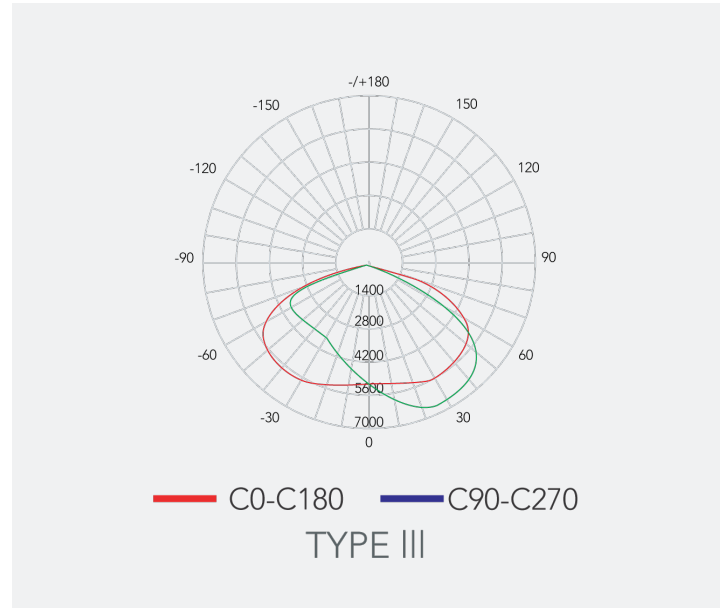

Shoobox Area Light (T3 Optics)