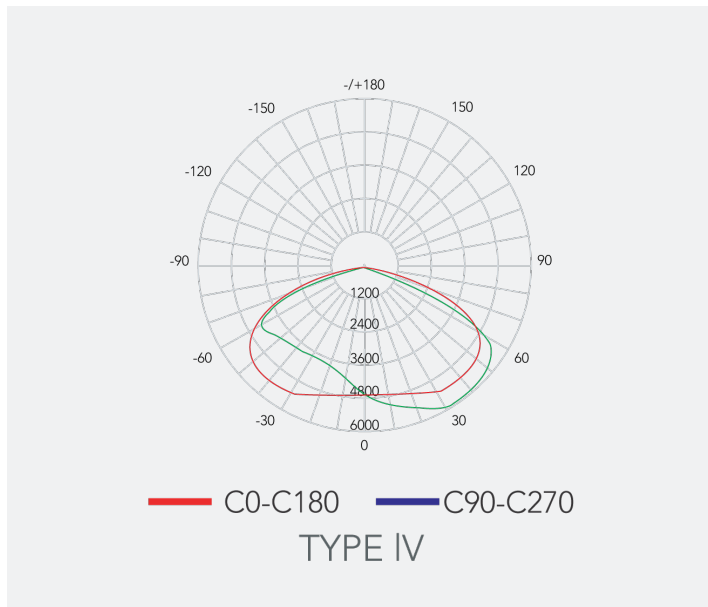

Specifications

Order #	Model	Wattage	Voltage	Lumens	Efficacy	CCT	Finish
R53071	RENO-SB-150W-MW-DV-MCCT-ABA-G3-R1-BK	75/100/125/150W	120-347V	Up to 24000lm/W	Up to 170lm/W	30/40/5000K	Black
R53072	RENO-SB-150W-MW-DV-MCCT-ABA-G3-R1-BN	75/100/125/150W	120-347V	Up to 24000lm/W	Up to 170lm/W	30/40/5000K	Bronze
R53073	RENO-SB-150W-MW-DV-MCCT-ABA-G3-R1-WH	75/100/125/150W	120-347V	Up to 24000lm/W	Up to 170lm/W	30/40/5000K	White
R53074	RENO-SB-320W-MW-DV-MCCT-ABA-G3-R2-BK	200/240/280/320W	120-347V	Up to 51200lm/W	Up to 170lm/W	30/40/5000K	Black
R53075	RENO-SB-320W-MW-DV-MCCT-ABA-G3-R2-BN	200/240/280/320W	120-347V	Up to 51200lm/W	Up to 170lm/W	30/40/5000K	Bronze
R53076	RENO-SB-320W-MW-DV-MCCT-ABA-G3-R2-WH	200/240/280/320W	120-347V	Up to 51200lm/W	Up to 170lm/W	30/40/5000K	White
R53077	RENO-SB-450W-MW-DV-MCCT-ABA-G3-R3-BK	320/360/400/450W	120-347V	Up to 72000lm/W	Up to 170lm/W	30/40/5000K	Black

Photometric Diagrams

Shoobox Area Light (T2 Optics)

Shoobox Area Light (T3 Optics)

Shoobox Area Light (T4 Optics)

Shoobox Area Light (T5 Optics)

Beamflex™

RENO Optical Technology Platform

BeamFlex™ is Reno Lighting's proprietary optical technology platform providing field-selectable beam distribution integrated within the luminaire. Beam angles are adjustable on site during installation or commissioning, eliminating the need for factory-specified fixed optics or post-installation optic replacement.

Type II (T2)
 Light Distribution

Type III (T3)
 Light Distribution

Type IV (T4)
 Light Distribution

Type V (T5)
 Light Distribution

Dimensions

Shoebox Area Light | R1

Order #	Model	Length	Width	Height	Weight
R53071	RENO-SB-150W-MW-DV-MCCT-ABA-G3-R1-BK	20.21in (513.5mm)	11.96in (303.9mm)	2.81in (71.4mm)	3.93kg/8.66lbs
R53072	RENO-SB-150W-MW-DV-MCCT-ABA-G3-R1-BN	20.21in (513.5mm)	11.96in (303.9mm)	2.81in (71.4mm)	3.93kg/8.66lbs
R53073	RENO-SB-150W-MW-DV-MCCT-ABA-G3-R1-WH	20.21in (513.5mm)	11.96in (303.9mm)	2.81in (71.4mm)	3.93kg/8.66lbs