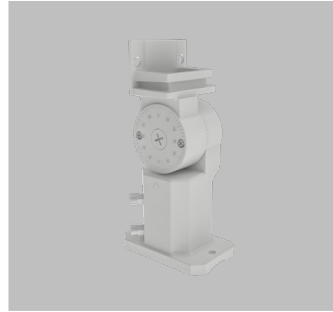

Slip Fitter Mount

Slip Fitter (White)
R59015
RENO-Slip Fitter-G3-WH

Order #	Model	Description
R59005	RENO-Slip Fitter-G3-BK	Slip Fitter for shoebox, Black Finish
R59220	RENO-Slip Fitter-G3-BN	Slip Fitter for shoebox, Bronze Finish
R59015	RENO-Slip Fitter-G3-WH	Slip Fitter for shoebox, White Finish