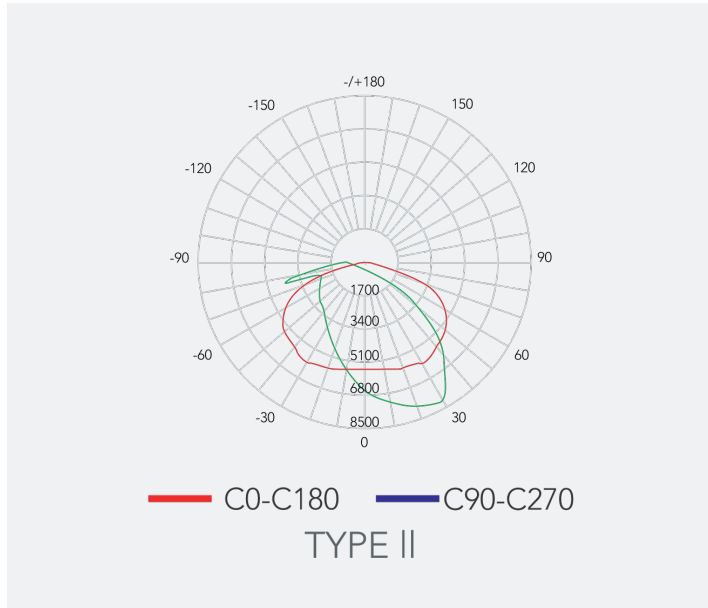

Photometric Diagrams

Shoobox Area Light (T2 Optics)