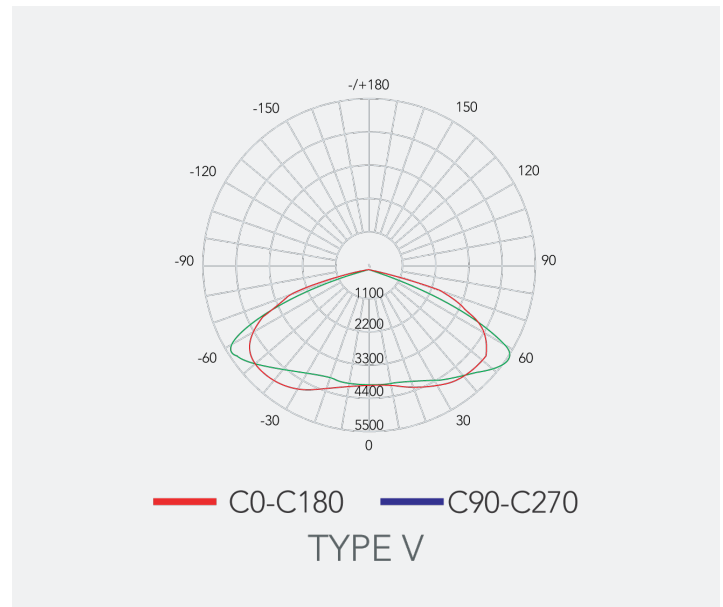

Specifications

Order #	Model	Wattage	Voltage	Lumens	Efficacy	CCT	Finish
R53071	RENO-SB-150W-MW-DV-MCCT-ABA-G3-R1-BK	75/100/125/150W	120-347V	Up to 24000lm/W	Up to 170lm/W	30/40/5000K	Black
R53072	RENO-SB-150W-MW-DV-MCCT-ABA-G3-R1-BN	75/100/125/150W	120-347V	Up to 24000lm/W	Up to 170lm/W	30/40/5000K	Bronze
R53073	RENO-SB-150W-MW-DV-MCCT-ABA-G3-R1-WH	75/100/125/150W	120-347V	Up to 24000lm/W	Up to 170lm/W	30/40/5000K	White
R53074	RENO-SB-320W-MW-DV-MCCT-ABA-G3-R2-BK	200/240/280/320W	120-347V	Up to 51200lm/W	Up to 170lm/W	30/40/5000K	Black
R53075	RENO-SB-320W-MW-DV-MCCT-ABA-G3-R2-BN	200/240/280/320W	120-347V	Up to 51200lm/W	Up to 170lm/W	30/40/5000K	Bronze
R53076	RENO-SB-320W-MW-DV-MCCT-ABA-G3-R2-WH	200/240/280/320W	120-347V	Up to 51200lm/W	Up to 170lm/W	30/40/5000K	White
R53077	RENO-SB-450W-MW-DV-MCCT-ABA-G3-R3-BK	320/360/400/450W	120-347V	Up to 72000lm/W	Up to 170lm/W	30/40/5000K	Black

Photometric Diagrams

Shoobox Area Light (T2 Optics)

Shoobox Area Light (T3 Optics)

Shoobox Area Light (T4 Optics)

Shoobox Area Light (T5 Optics)

Beamflex™

RENO Optical Technology Platform

BeamFlex™ is Reno Lighting's proprietary optical technology platform providing field-selectable beam distribution integrated within the luminaire. Beam angles are adjustable on site during installation or commissioning, eliminating the need for factory-specified fixed optics or post-installation optic replacement.

Type II (T2)
 Light Distribution

Type III (T3)
 Light Distribution

Type IV (T4)
 Light Distribution

Type V (T5)
 Light Distribution

Dimensions

Shoebox Area Light | R1

Order #	Model	Length	Width	Height	Weight
R53071	RENO-SB-150W-MW-DV-MCCT-ABA-G3-R1-BK	20.21in (513.5mm)	11.96in (303.9mm)	2.81in (71.4mm)	3.93kg/8.66lbs
R53072	RENO-SB-150W-MW-DV-MCCT-ABA-G3-R1-BN	20.21in (513.5mm)	11.96in (303.9mm)	2.81in (71.4mm)	3.93kg/8.66lbs
R53073	RENO-SB-150W-MW-DV-MCCT-ABA-G3-R1-WH	20.21in (513.5mm)	11.96in (303.9mm)	2.81in (71.4mm)	3.93kg/8.66lbs