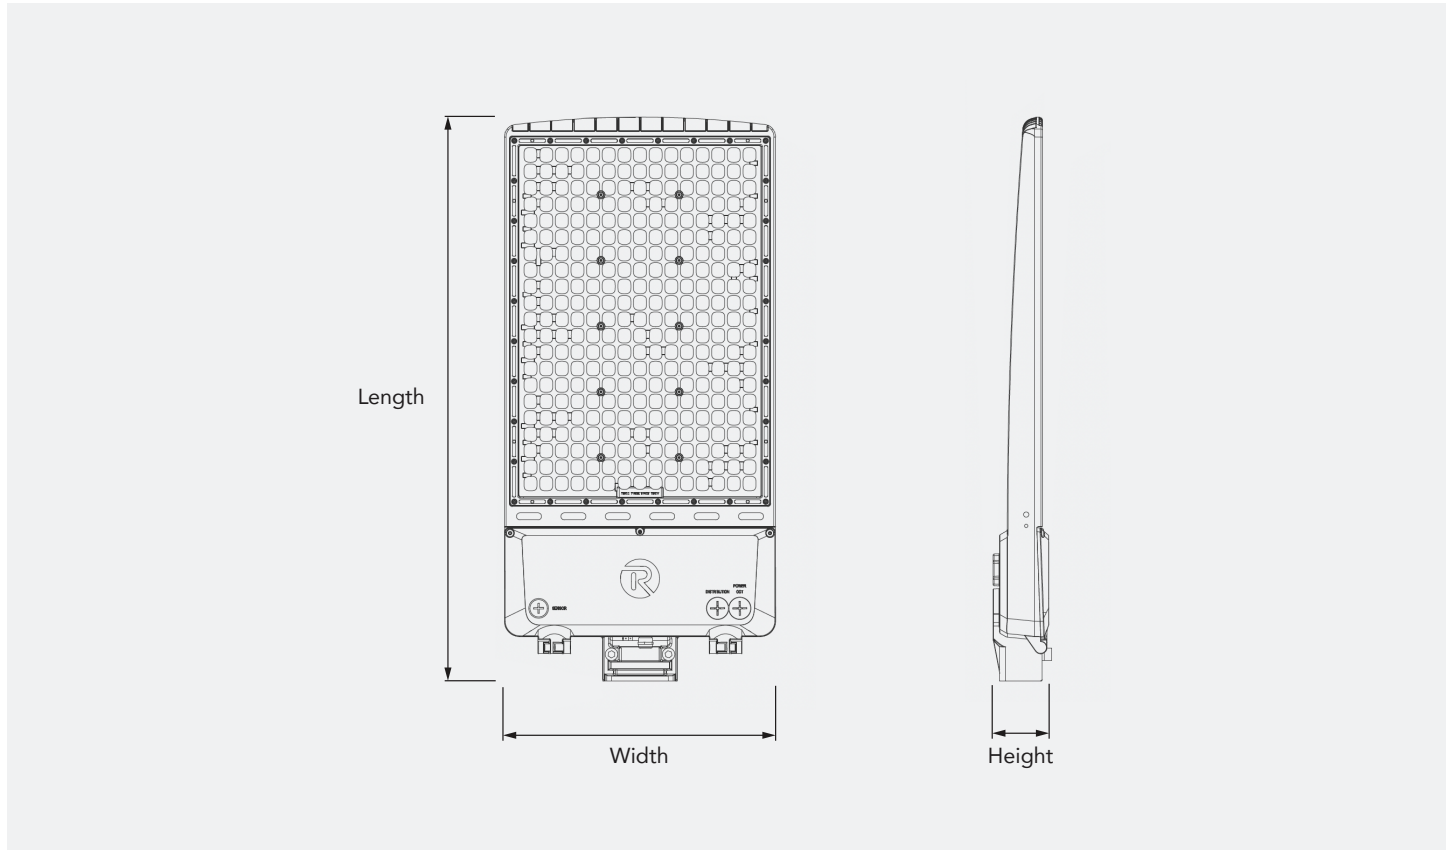

Type II (T2)
 Light Distribution

Type III (T3)
 Light Distribution

Type IV (T4)
 Light Distribution

Type V (T5)
 Light Distribution

Dimensions

Shoebox Area Light | R1

Order #	Model	Length	Width	Height	Weight
R53071	RENO-SB-150W-MW-DV-MCCT-ABA-G3-R1-BK	20.21in (513.5mm)	11.96in (303.9mm)	2.81in (71.4mm)	3.93kg/8.66lbs
R53072	RENO-SB-150W-MW-DV-MCCT-ABA-G3-R1-BN	20.21in (513.5mm)	11.96in (303.9mm)	2.81in (71.4mm)	3.93kg/8.66lbs
R53073	RENO-SB-150W-MW-DV-MCCT-ABA-G3-R1-WH	20.21in (513.5mm)	11.96in (303.9mm)	2.81in (71.4mm)	3.93kg/8.66lbs

Dimensions

Shoobox Area Light | R2

Order #	Model	Length	Width	Height	Weight
R53074	RENO-SB-320W-MW-DV-MCCT-ABA-G3-R2-BK	22.70in (576.5mm)	11.96in (303.8mm)	2.8in (71.1mm)	4.93kg/10.87lbs
R53075	RENO-SB-320W-MW-DV-MCCT-ABA-G3-R2-BN	22.70in (576.5mm)	11.96in (303.8mm)	2.8in (71.1mm)	4.93kg/10.87lbs
R53076	RENO-SB-320W-MW-DV-MCCT-ABA-G3-R2-WH	22.70in (576.5mm)	11.96in (303.8mm)	2.8in (71.1mm)	4.93kg/10.87lbs

Dimensions

Shoebox Area Light | R3

Order #	Model	Length	Width	Height	Weight
R53077	RENO-SB-450W-MW-DV-MCCT-ABA-G3-R3-BK	28.38in (720.9mm)	13.65in (346.8mm)	2.79in (70.8mm)	6.35kg/14lbs

Accessories Mounting