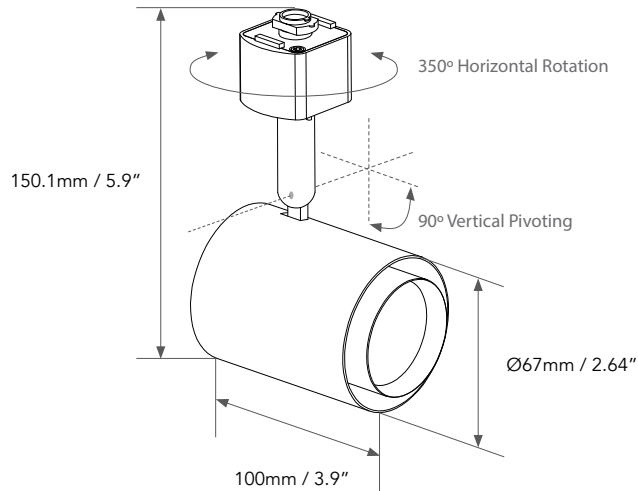

Photometrics

12W

Max , Ave Beam angle of C270 plane 42.82

Dimensions

Juno Track Head

20W

30W

Adapter