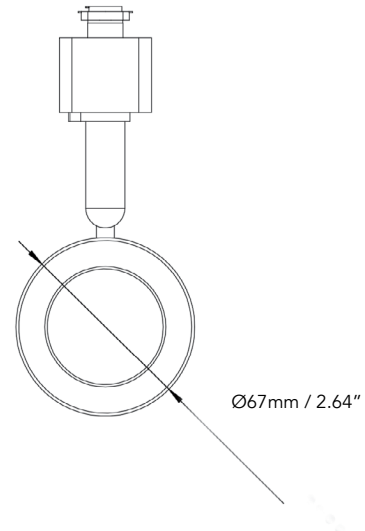

Specifications

Voltage	AC 120V
Wattage	12W
THD	< 20%
Efficacy	90 lm/W
CCT	2700/3000/3500/4000/5000K
CRI	93
Lumens	1080 lm
Beam Angle	36°
Mounting	Juno Style 2-Wire Track

Specifications

Order #	Model	Watts	Voltage	Lumens	CCT	CRI	Mounting
R31331	RENO-TH12W-5CCT-JUNO-WH	12W	AC 120V	1080lm	27/30/35/40/5000K	93	J-Type
R31332	RENO-TH12W-5CCT-JUNO-BK	12W	AC 120V	1080lm	27/30/35/40/5000K	93	J-Type

Photometrics

12W

Max , Ave Beam angle of C270 plane 42.82

Dimensions

Juno Track Head

20W

30W

Adapter