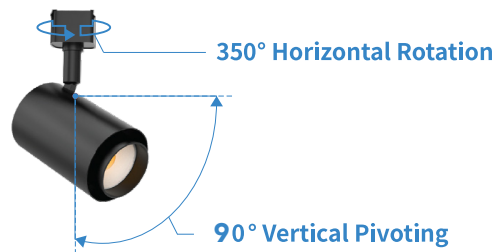

Luminaire Arm

180° tilt and 350° rotation adjustable