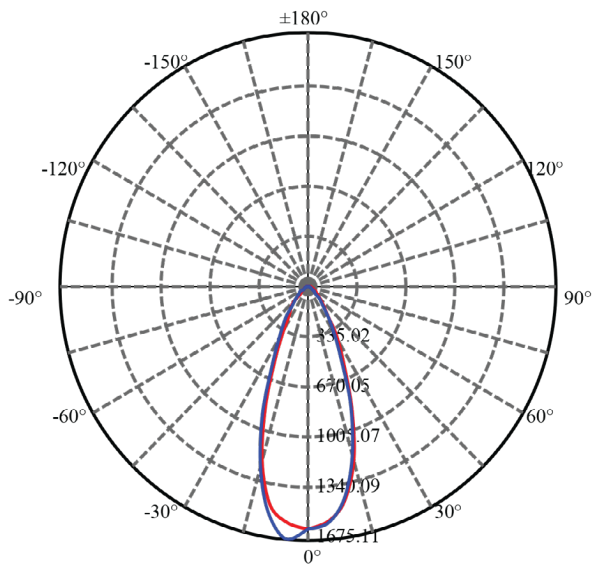

Specifications

Voltage	AC 120V
Wattage	12W
THD	< 20%
Efficacy	90 lm/W
CCT	2700/3000/3500/4000/5000K
CRI	93
Lumens	1080 lm
Beam Angle	36°
Mounting	Juno Style 2-Wire Track

Specifications

Order #	Model	Watts	Voltage	Lumens	CCT	CRI	Mounting
R31331	RENO-TH12W-5CCT-JUNO-WH	12W	AC 120V	1080lm	27/30/35/40/5000K	93	J-Type
R31332	RENO-TH12W-5CCT-JUNO-BK	12W	AC 120V	1080lm	27/30/35/40/5000K	93	J-Type

Photometrics

12W

Max , Ave Beam angle of C270 plane 42.82

Dimensions

Juno Track Head

20W

30W

Adapter