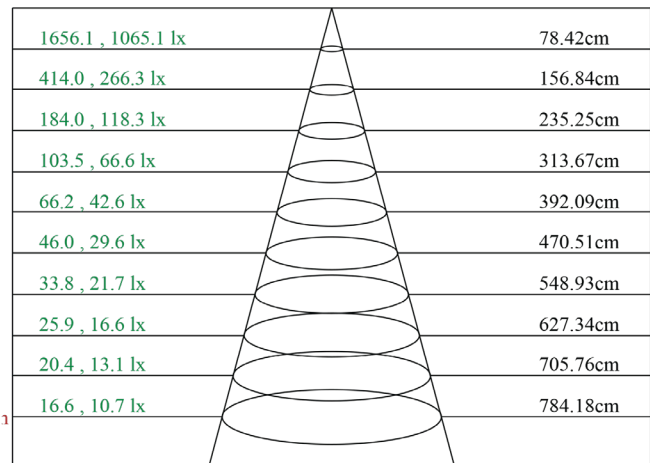

Specifications

Voltage	AC 120V
Wattage	12W
THD	< 20%
Efficacy	90 lm/W
CCT	2700/3000/3500/4000/5000K
CRI	93
Lumens	1080 lm
Beam Angle	36°
Mounting	Juno Style 2-Wire Track

Specifications

Order #	Model	Watts	Voltage	Lumens	CCT	CRI	Mounting
R31331	RENO-TH12W-5CCT-JUNO-WH	12W	AC 120V	1080lm	27/30/35/40/5000K	93	J-Type
R31332	RENO-TH12W-5CCT-JUNO-BK	12W	AC 120V	1080lm	27/30/35/40/5000K	93	J-Type

Photometrics

12W

Max , Ave Beam angle of C270 plane 42.82

Dimensions

Juno Track Head

20W

30W

Adapter