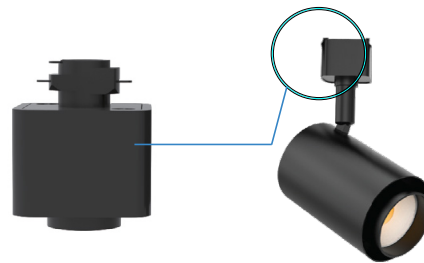

The track light head offers an adjustable, scalable lighting solution for residential and commercial applications. The structural arm provides a wide range of motion and maintains placement for precise illumination. Perfect for retail locations or accent lighting.

Photometrics

12W

Max , Ave Beam angle of C270 plane 42.82

Dimensions

Juno Track Head

20W

30W

Adapter

Compatible with J-Type track adapter

Luminaire Arm

180° tilt and 350° rotation adjustable

Accessories

Track Pendant Kit

Track Pendant Kit

R31927

RENO-TKH-TPK-JUNO-WH