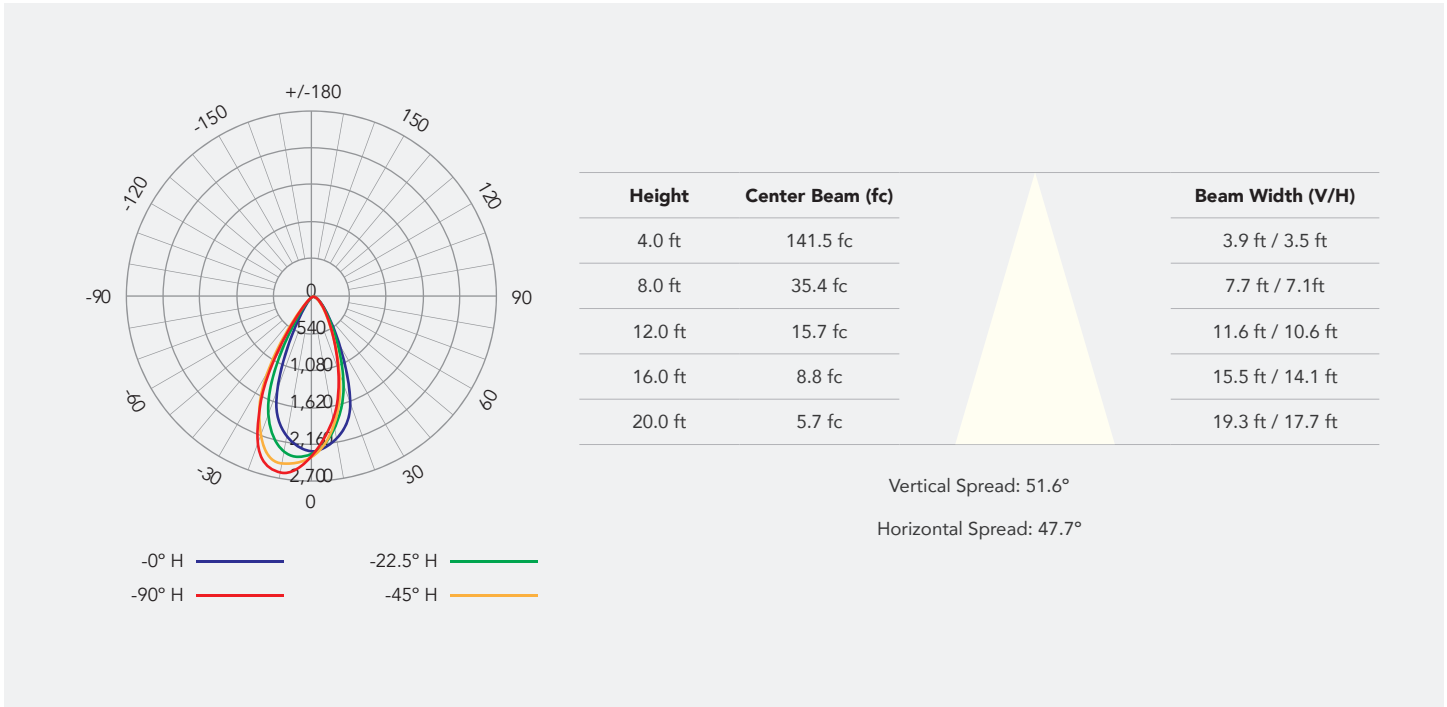

- Approved DLC Premium
- Improved Installation Connection Interface
- 4ft power cord for 2Ft fixtures, 8Ft power cord for 4Ft and 8Ft fixtures.
- 30% up (Indirect) and 70% down (Direct) Lighting Option
- Varying layout configurations
- Corners and other transition pieces are fully luminous
- Higher Lumen Efficiency up to 130lm/W
- Prismatic Diffuser Lens rated UGR<22
- IP20 Rated
- Operating Temperature: (-13°F~104°F) -25~40°C
- Rated lifetime L70: >50,000 hours
- Finish: Black or White

Specifications

Voltage	120–347V AC
Wattage	2ft: 10/13/15W 4ft: 30/40/50W 8ft: 60/80/100W
Lengths	2ft, 4ft, 8ft
Power Factor	>0.9
CCT	3000K, 3500K, 4000K, 5000K
CRI	>80
Lumens	Up to 130 lm/W
Beam Angle	90°
Dimming	0-10V
Mounting	Surface, Recessed, Wall, Pendant
Applications	Cabinet, Retail, Hospitality, Shelf, Stair and corridors
Certifications	UL, DLC Premium, FCC, IP20, UGR

Photometrics

2 ft Strip

4 ft Strip

Photometrics

8 ft Strip

Height	Center Beam (fc)	Beam Width (V/H)
4.0 ft	863.0 fc	4.2 ft / 3.7 ft
8.0 ft	215.8 fc	8.3 ft / 7.4 ft
12.0 ft	95.9 fc	12.5 ft / 11.1 ft
16.0 ft	53.9 fc	16.7 ft / 14.8 ft
20.0 ft	34.5 fc	20.8 ft / 18.5 ft