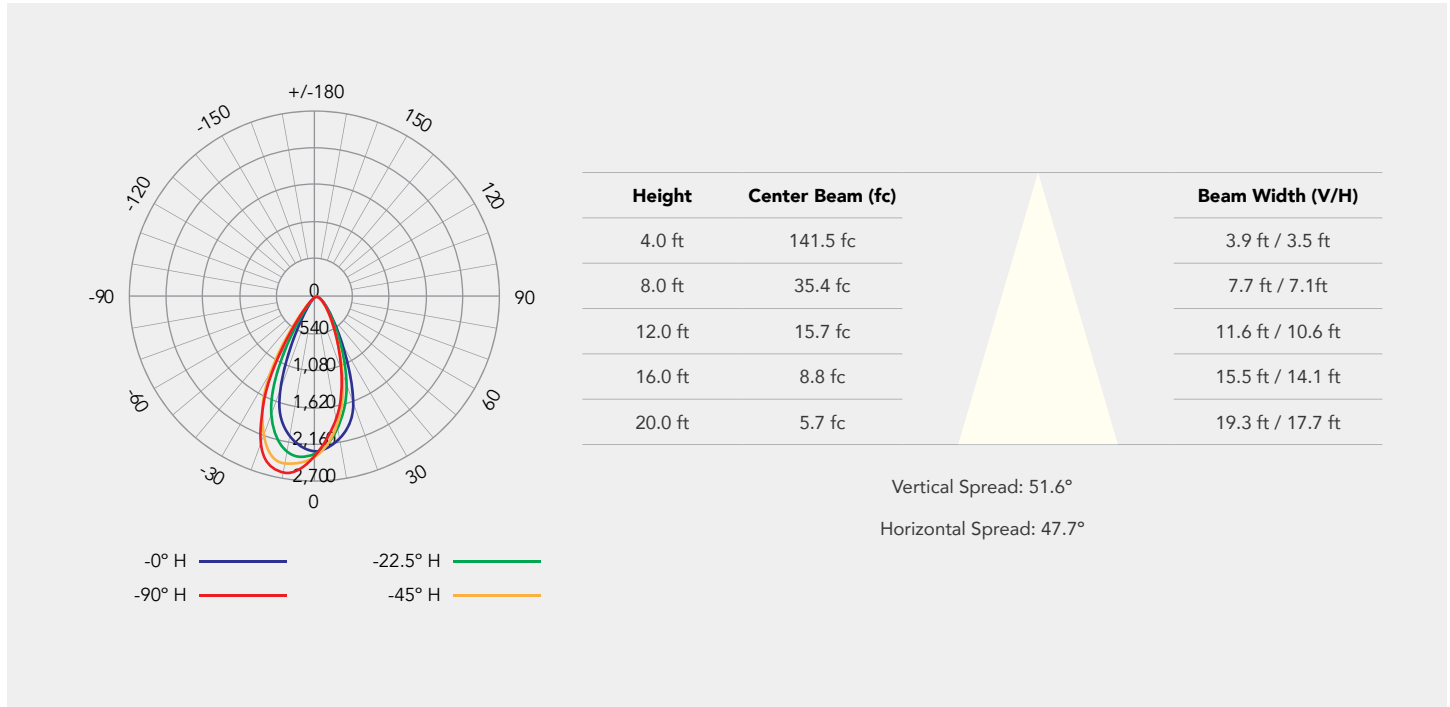

Photometrics

2 ft Architectural Linear Luminaire