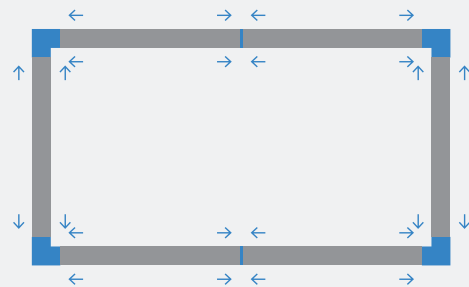

Wall mounting Frame Option

Sample Configuration

Building setup examples

Complex Linear Shape

- 8x Array 2 ft
- 1x Y-Shaped Connector
- 1x X-Shaped Connector
- 1x T-Shaped Connector

Rectangle Shape

- 6x Array 2 ft
- 4x L-Shaped Connector
- 2x Linear Connector

Sample Configuration

Building setup examples

Rounded Rectangle Shape

- 2x Array 4 ft
- 2x Array 2 ft
- 4x Quarter Circle Connector

Elliptical Shape

- 2x Array 2 ft
- 2x Half Circle Connector

Hexagon Shape

- 6x Array 2 ft
- 6x V-Shape Connector