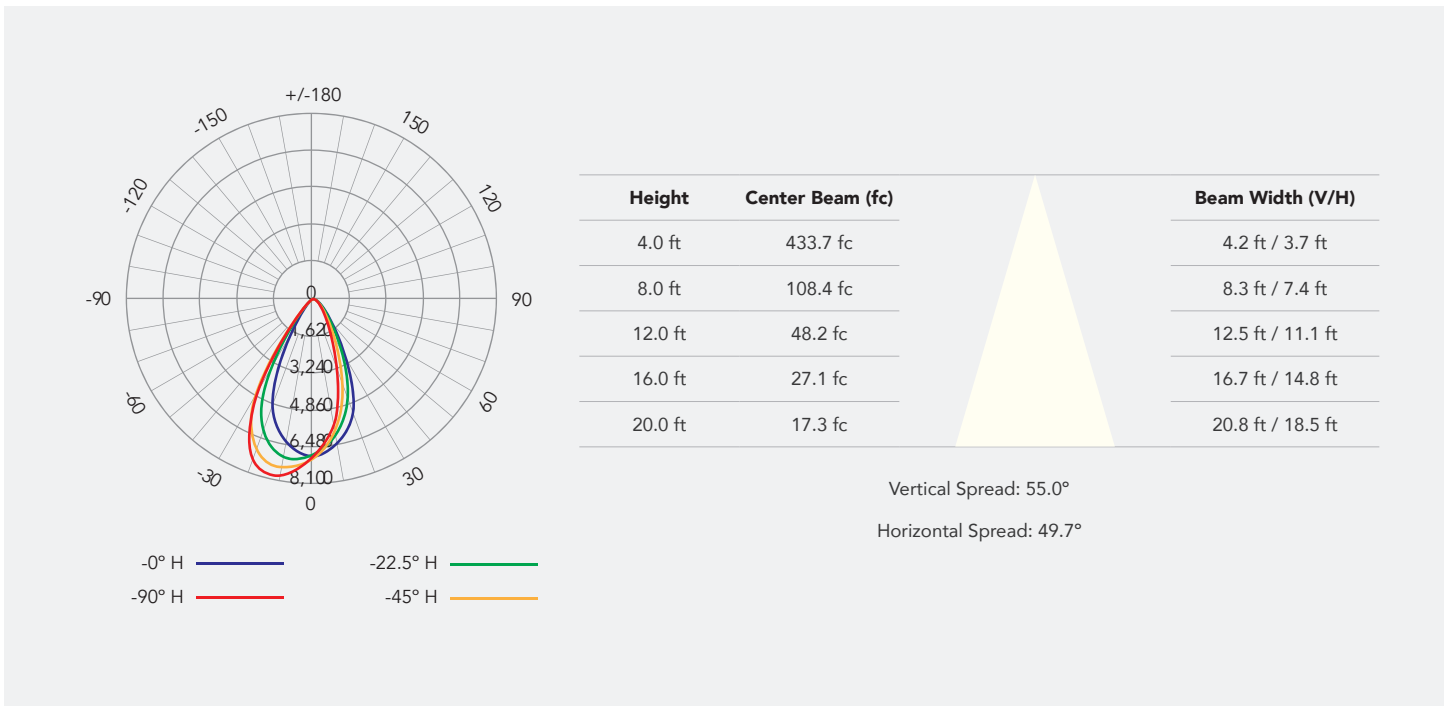

- Approved DLC Premium
- Improved Installation Connection Interface
- 4ft power cord for 2Ft fixtures, 8Ft power cord for 4Ft and 8Ft fixtures.
- 30% up (Indirect) and 70% down (Direct) Lighting Option
- Varying layout configurations
- Corners and other transition pieces are fully luminous
- Higher Lumen Efficiency up to 130lm/W
- Prismatic Diffuser Lens rated UGR<22
- IP20 Rated
- Operating Temperature: (-13°F~104°F) -25~40°C
- Rated lifetime L70: >50,000 hours
- Finish: Black or White

Specifications

Voltage	120–347V AC
Wattage	2ft: 10/13/15W 4ft: 30/40/50W 8ft: 60/80/100W
Lengths	2ft, 4ft, 8ft
Power Factor	>0.9
CCT	3000K, 3500K, 4000K, 5000K
CRI	>80
Lumens	Up to 130 lm/W
Beam Angle	90°
Dimming	0-10V
Mounting	Surface, Recessed, Wall, Pendant
Applications	Cabinet, Retail, Hospitality, Shelf, Stair and corridors
Certifications	UL, DLC Premium, FCC, IP20, UGR

Specifications

Order #	Model #	Size	Voltage	Wattage	Delivered Lumens	CCT	Finish
R33211	RENO-TLSN2-DV-MCT-MW-WH-G2	2 ft	120-347V	10/13/15W	up to 1,950 lm	30/35/40/5000K	White
R33212	RENO-TLSN4-DV-MCT-MW-WH-G2	4 ft	120-347V	30/40/50W	up to 6,500 lm	30/35/40/5000K	White
R33213	RENO-TLSN8-DV-MCT-MW-WH-G2	8 ft	120-347V	60/80/100W	up to 13,000 lm	30/35/40/5000K	White
R33214	RENO-TLSN2-DV-MCT-MW-BK-G2	2 ft	120-347V	10/13/15W	up to 1,950 lm	30/35/40/5000K	Black
R33215	RENO-TLSN4-DV-MCT-MW-BK-G2	4 ft	120-347V	30/40/50W	up to 6,500 lm	30/35/40/5000K	Black
R33216	RENO-TLSN8-DV-MCT-MW-BK-G2	8 ft	120-347V	60/80/100W	up to 13,000 lm	30/35/40/5000K	Black

Photometrics

2 ft Strip

4 ft Strip

Photometrics

8 ft Strip

Height	Center Beam (fc)	Beam Width (V/H)
4.0 ft	863.0 fc	4.2 ft / 3.7 ft
8.0 ft	215.8 fc	8.3 ft / 7.4 ft
12.0 ft	95.9 fc	12.5 ft / 11.1 ft
16.0 ft	53.9 fc	16.7 ft / 14.8 ft
20.0 ft	34.5 fc	20.8 ft / 18.5 ft