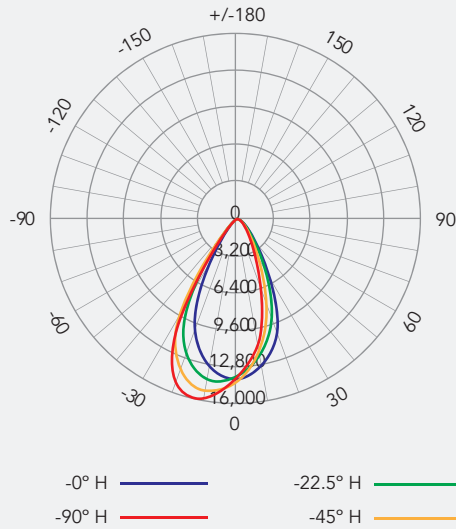

Specifications

Voltage	120–347V AC
Wattage	2ft: 10/13/15W 4ft: 30/40/50W 8ft: 60/80/100W
Lengths	2ft, 4ft, 8ft
Power Factor	>0.9
CCT	3000K, 3500K, 4000K, 5000K
CRI	>80
Lumens	Up to 130 lm/W
Beam Angle	90°
Dimming	0-10V
Mounting	Surface, Recessed, Wall, Pendant
Applications	Cabinet, Retail, Hospitality, Shelf, Stair and corridors
Certifications	UL, DLC Premium, FCC, IP20, UGR

Photometrics

2 ft Strip

4 ft Strip

Photometrics

8 ft Strip

Height	Center Beam (fc)	Beam Width (V/H)
4.0 ft	863.0 fc	4.2 ft / 3.7 ft
8.0 ft	215.8 fc	8.3 ft / 7.4 ft
12.0 ft	95.9 fc	12.5 ft / 11.1 ft
16.0 ft	53.9 fc	16.7 ft / 14.8 ft
20.0 ft	34.5 fc	20.8 ft / 18.5 ft