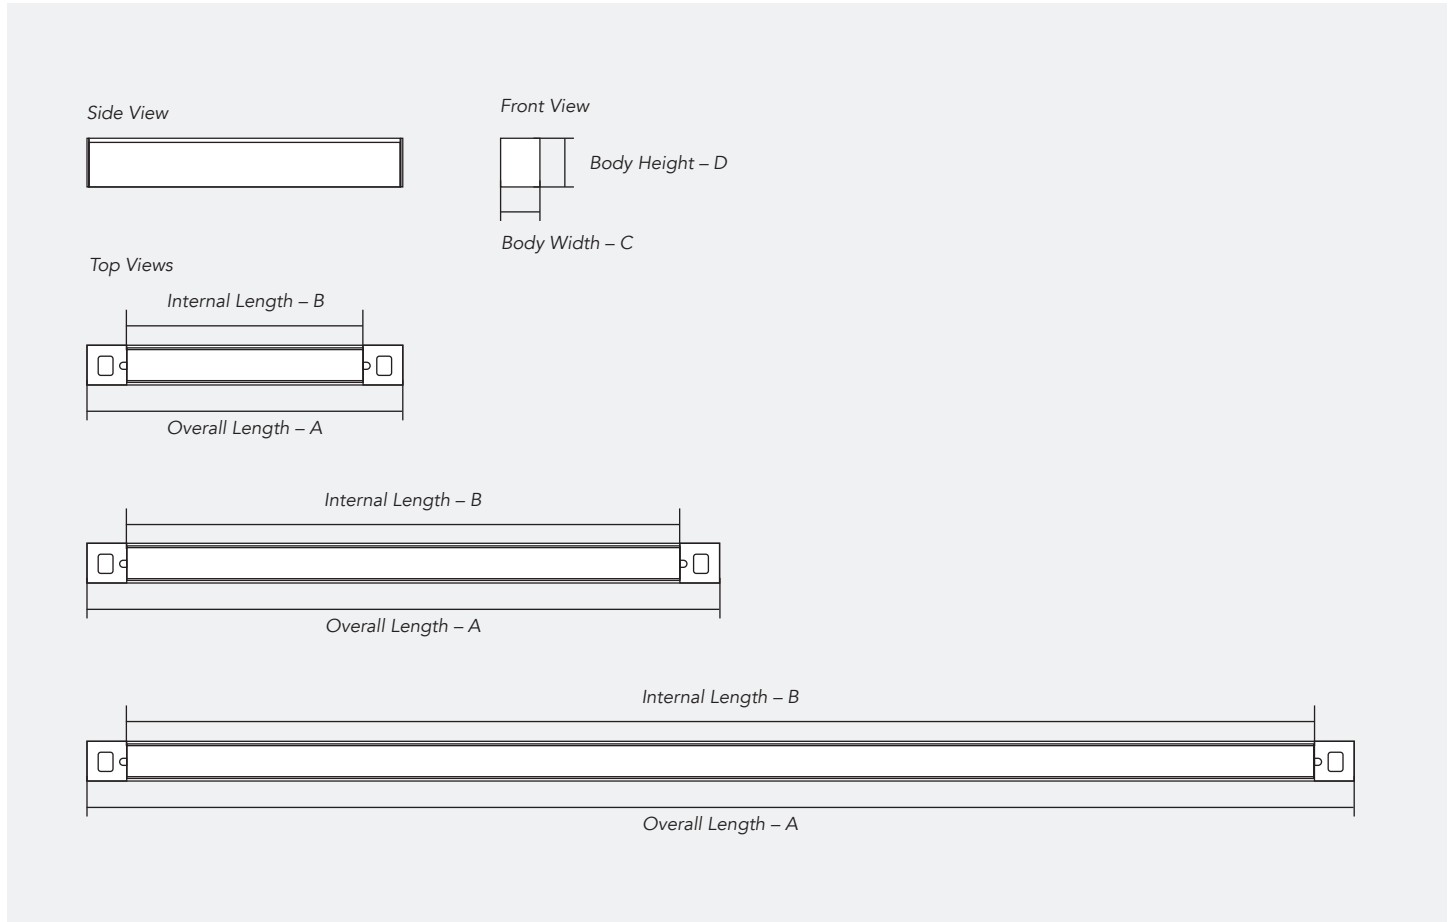

2 ft Wall Mount Frame (Wall)
R39454
RENO-WMF2

4 ft Wall Mount Frame (Wall)
R39455
RENO-WMF4

Surface Mounting Kit (Surface)
R39411
RENO-TLSN-CMK

Specifications

Order #	Model #	Size	Type	Description
R39451	RENO-RMF2	2 ft	Recessed	2 ft Recessed Mount Frame
R39452	RENO-RMF4	4 ft	Recessed	4 ft Recessed Mount Frame
R39453	RENO-RMF8	8 ft	Recessed	8 ft Recessed Mount Frame
R39408	RENO-TLSN-CK	–	Connector	Linear Connector Kit
R39454	RENO-WMF2	2 ft	Wall	2ft Wall Mount Frame
R39455	RENO-WMF4	4 ft	Wall	4ft Wall Mount Frame
R39411	RENO-TLSN-CMK	–	Surface	Surface Mounting Kit

Dimensions

Linear Strips

	Array 2 ft Strip	Array 4 ft Strip	Array 8 ft Strip
Overall Length - A	25 5/8" 650.875 mm	47 1/4" 1,200.15 mm	94 31/64" 2,399.9031 mm
Internal Length - B	19 1/16" 484.1875 mm	42 43/64" 1,083.8656 mm	89 59/64" 2,284.0156 mm
Body Width - C	2 61/64" 75.0094 mm	2 61/64" 75.0094 mm	2 61/64" 75.0094 mm
Body Height - D	2 23/64" 59.9281 mm	2 23/64" 59.9281 mm	2 23/64" 59.9281 mm