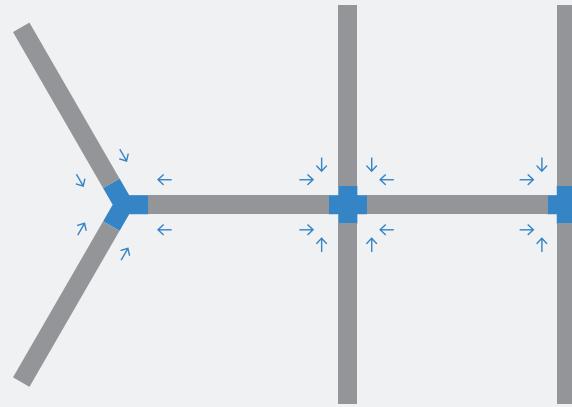

Wall mounting Frame Option

Sample Configuration

Building setup examples

Complex Linear Shape

- 8x Array 2 ft
- 1x Y-Shaped Connector
- 1x X-Shaped Connector
- 1x T-Shaped Connector

Rectangle Shape

- 6x Array 2 ft
- 4x L-Shaped Connector
- 2x Linear Connector

Sample Configuration

Building setup examples

Rounded Rectangle Shape

- 2x Array 4 ft
- 2x Array 2 ft
- 4x Quarter Circle Connector

Elliptical Shape

- 2x Array 2 ft
- 2x Half Circle Connector

Hexagon Shape

- 6x Array 2 ft
- 6x V-Shape Connector