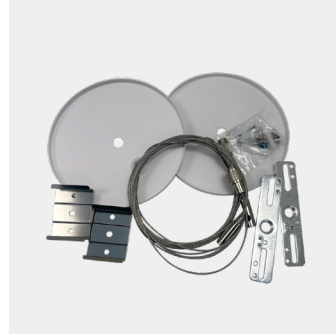

## Accessories

Suspended Mounting

**Suspension Kit  
(Metallic)**  
R39407  
RENO-TLSN-SK

**T-Bar Suspension Kit  
(Metallic)**  
R59456  
RENO-TBSK

**Canopy Kit  
(White)**  
R39412  
RENO-TLSN-CANOPY-WH