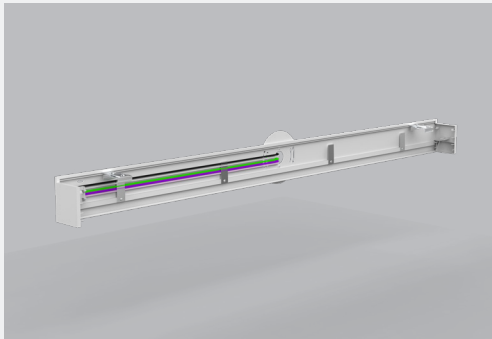

Mounting

Review of mounting types

Suspension Mounted option

T-Bar Suspension Option

Surface Mounting Option

Mounting

Review of mounting types

Recessed Mounted option

Wall mounting Frame Option

Sample Configuration

Building setup examples

Complex Linear Shape

- 8x Array 2 ft
- 1x Y-Shaped Connector
- 1x X-Shaped Connector
- 1x T-Shaped Connector

Rectangle Shape

- 6x Array 2 ft
- 4x L-Shaped Connector
- 2x Linear Connector