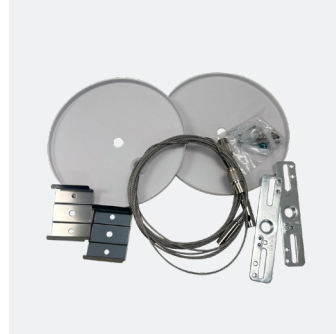

Accessories

Suspended Mounting

**Suspension Kit
(Metallic)**
R39407
RENO-TLSN-SK

**T-Bar Suspension Kit
(Metallic)**
R59456
RENO-TBSK

**Canopy Kit
(White)**
R39412
RENO-TLSN-CANOPY-WH

**Canopy Kit
(Black)**
R394192
RENO-TLSN-CANOPY-BK