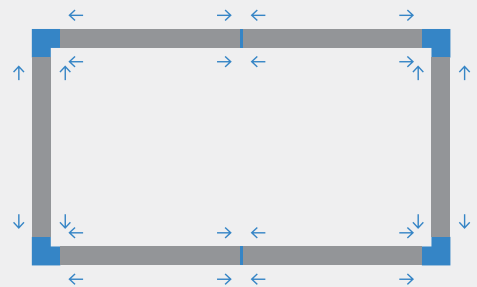

Rectangle Shape

- 6x Array 2 ft
- 4x L-Shaped Connector
- 2x Linear Connector