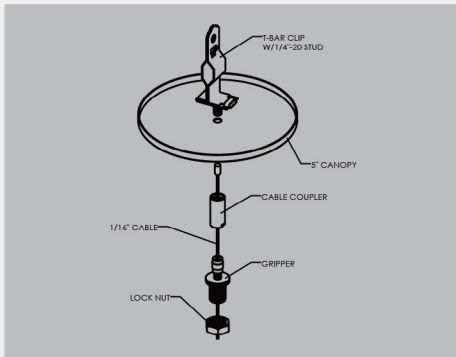

T-Bar Suspension Option