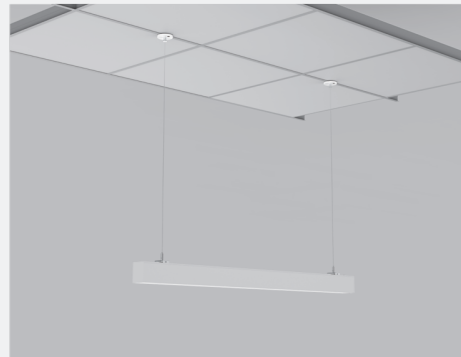

T-Bar Suspension Option