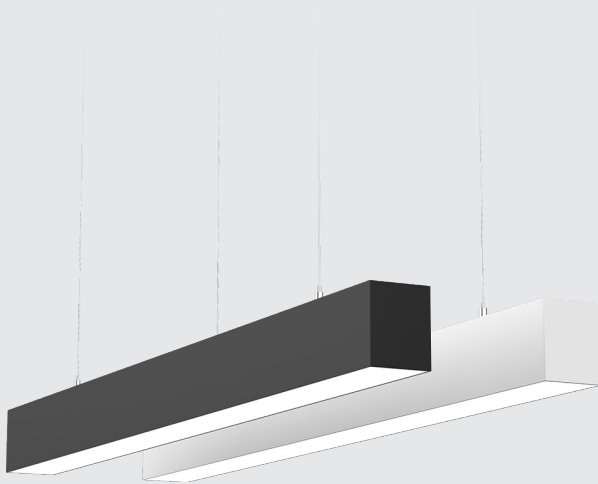

Date: _____ Project: _____

Type: _____ Part #: _____

Array

Architectural Strip Generation 2

Illuminate structures like never before with the ARRAY SERIES Architectural Direct/Indirect Linear Strip System. This configurable linear strip system offers the freedom to craft both smooth, fluid curves and precise angular bends.

- Approved DLC Premium
- Improved Installation Connection Interface
- 4ft power cord for 2Ft fixtures, 8Ft power cord for 4Ft and 8Ft fixtures.
- 30% up (Indirect) and 70% down (Direct) Lighting Option
- Varying layout configurations
- Corners and other transition pieces are fully luminous
- Higher Lumen Efficiency up to 130lm/W
- Prismatic Diffuser Lens rated UGR<22
- IP20 Rated
- Operating Temperature: (-13°F~104°F) -25~40°C
- Rated lifetime L70: >50,000 hours
- Finish: Black or White

Specifications

Voltage	120–347V AC
Wattage	2ft: 10/13/15W 4ft: 30/40/50W 8ft: 60/80/100W
Lengths	2ft, 4ft, 8ft
Power Factor	>0.9
CCT	3000K, 3500K, 4000K, 5000K
CRI	>80
Lumens	Up to 130 lm/W
Beam Angle	90°
Dimming	0-10V
Mounting	Surface, Recessed, Wall, Pendant
Applications	Cabinet, Retail, Hospitality, Shelf, Stair and corridors
Certifications	UL, DLC Premium, FCC, IP20, UGR