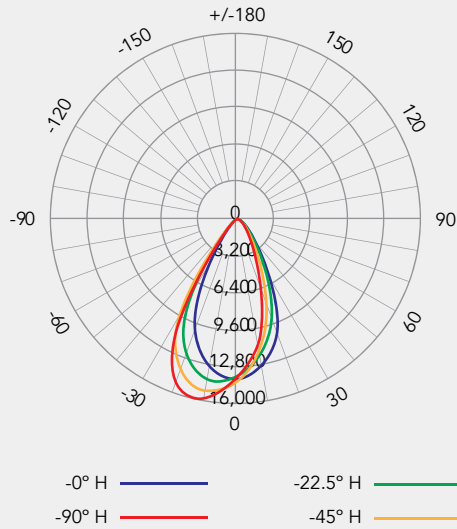

## Photometrics

### 2 ft Architectural Linear Luminaire

### 4 ft Architectural Linear Luminaire

## Photometrics

8 ft Architectural Linear Luminaire

Height	Center Beam (fc)	Beam Width (V/H)
4.0 ft	863.0 fc	4.2 ft / 3.7 ft
8.0 ft	215.8 fc	8.3 ft / 7.4 ft
12.0 ft	95.9 fc	12.5 ft / 11.1 ft
16.0 ft	53.9 fc	16.7 ft / 14.8 ft
20.0 ft	34.5 fc	20.8 ft / 18.5 ft