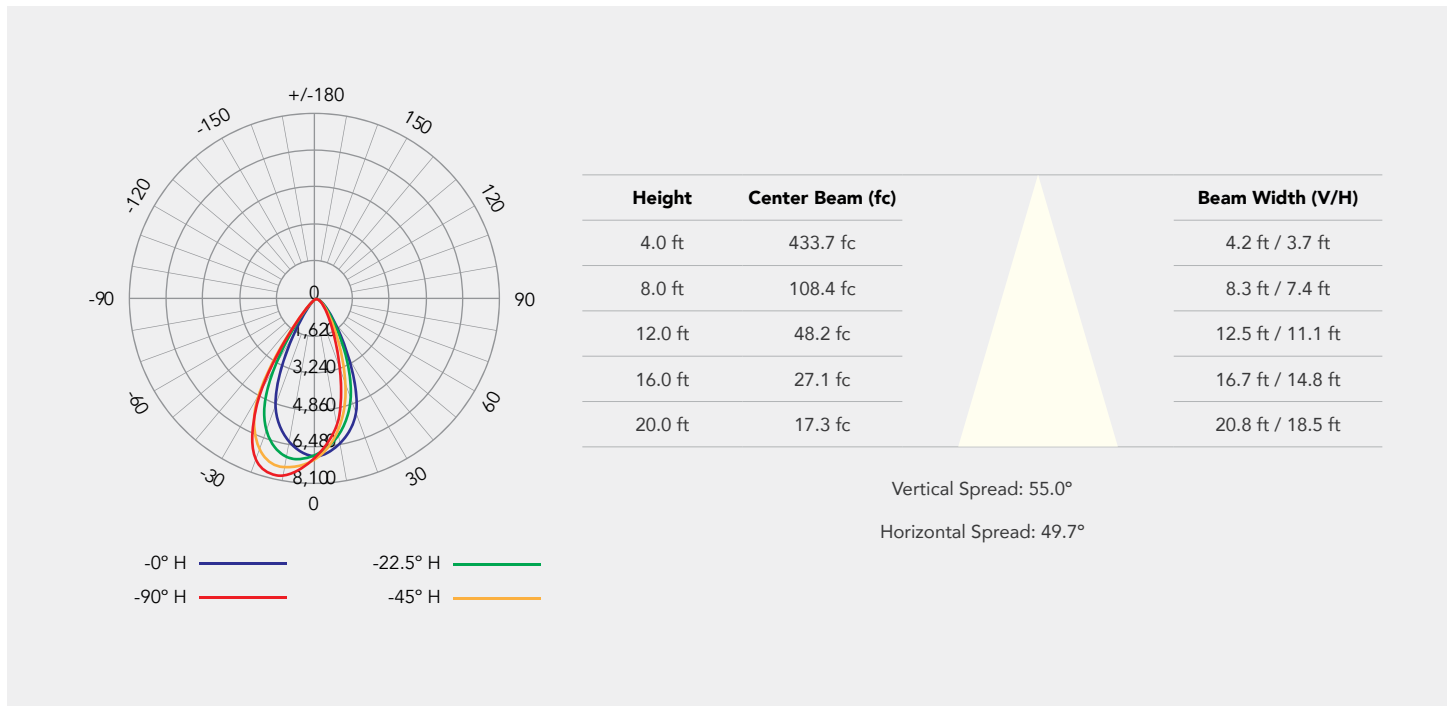

4 ft Architectural Linear Luminaire