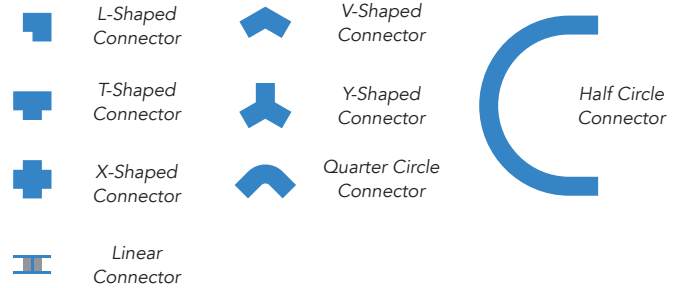

Mounting

Review of mounting types

Suspension Mounted option

T-Bar Suspension Option

Surface Mounting Option

Mounting

Review of mounting types

Recessed Mounted option

Wall mounting Frame Option

Sample Configuration

Building setup examples

Complex Linear Shape

- 8x Array 2 ft
- 1x Y-Shaped Connector
- 1x X-Shaped Connector
- 1x T-Shaped Connector

Rectangle Shape

- 6x Array 2 ft
- 4x L-Shaped Connector
- 2x Linear Connector