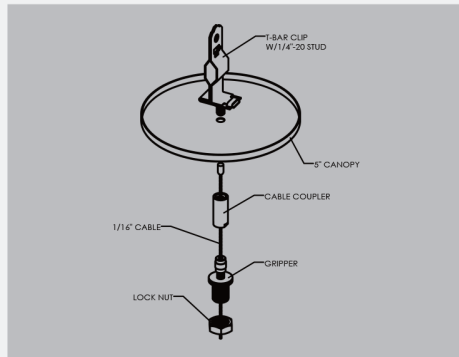

Dimensions

Linear Strips

	Array 2 ft Strip	Array 4 ft Strip	Array 8 ft Strip
Overall Length - A	25 5/8" 650.875 mm	47 1/4" 1,200.15 mm	94 31/64" 2,399.9031 mm
Internal Length - B	19 1/16" 484.1875 mm	42 43/64" 1,083.8656 mm	89 59/64" 2,284.0156 mm
Body Width - C	2 61/64" 75.0094 mm	2 61/64" 75.0094 mm	2 61/64" 75.0094 mm
Body Height - D	2 23/64" 59.9281 mm	2 23/64" 59.9281 mm	2 23/64" 59.9281 mm

Mounting

Review of mounting types

Suspension Mounted option

T-Bar Suspension Option

Surface Mounting Option

Mounting

Review of mounting types

Recessed Mounted option