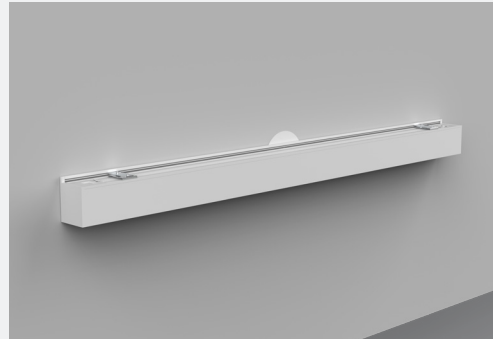

Mounting

Review of mounting types

Suspension Mounted option

T-Bar Suspension Option

Surface Mounting Option

Mounting

Review of mounting types

Recessed Mounted option

Wall mounting Frame Option

Sample Configuration

Building setup examples

Complex Linear Shape

- 8x Array 2 ft
- 1x Y-Shaped Connector
- 1x X-Shaped Connector
- 1x T-Shaped Connector

Rectangle Shape

- 6x Array 2 ft
- 4x L-Shaped Connector
- 2x Linear Connector