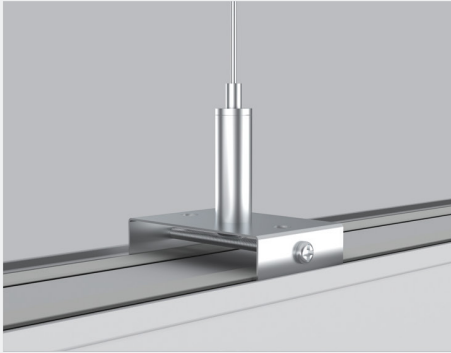

Mounting

Review of mounting types

Suspension Mounted option