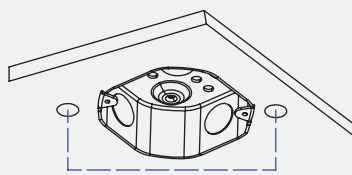

Dimensions

Evoke 18", 24", 36"

	Evoke 18"	Evoke 24"	Evoke 36"
A - Size/Diameter	17.72" 450 mm	23.62" 600 mm	35.43" 900 mm
B - Height	3.15" 80 mm	3.15" 80 mm	3.15" 80 mm
Canopy (Width)	5.12" 130 mm	5.12" 130 mm	8.66" 220 mm
Cable Length	120" 3,048 mm (adjustable)	120" 3,048 mm (adjustable)	120" 3,048 mm (adjustable)
Pendant Mount (Stem/Pole)	3.0 ft 1.0 m	3.0 ft 1.0 m	3.0 ft 1.0 m
Weight	13.22 lbs 6.0 kg	16.09 lbs 7.3 kg	19.84 lbs 9.0 kg

Mounting - Installation

Pendant | Suspension Aircraft Cable

	Evoke 18"	Evoke 24"	Evoke 36"
L	Ø17.72" 450mm	Ø23.62" 600mm	Ø35.42" 900mm
L1	Ø8.66" Ø220mm		
L2	7.38" 187.5mm		
L3	1.76" 70mm		

A

Drill holes in the ceiling for mounting the ceiling bracket.
Ceiling bracket for model 18/24/36 requires 2 holes. Refer to Table A, L2 for the distance between the holes.