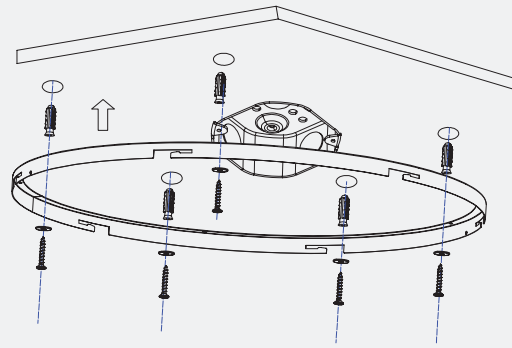

H

As shown in the picture, use screws to fix the ceiling bracket to the junction box and the ceiling as required.

I

Make the wiring connections, then lock the fixture to the ceiling bracket from side with screws

J

Installation is complete

Installation

Surface Mount

A
Mark the drilling locations on the ceiling based on the hole positions of the surface-mount frame, then drill the holes accordingly.

D18"/D24"

D36"

B
Install the surface mount frame with provided screws.

C
Ensure the safety cable is fixed securely, then rotate the fixture counterclockwise to snap it into the surface mount frame.

D
Installation is complete.