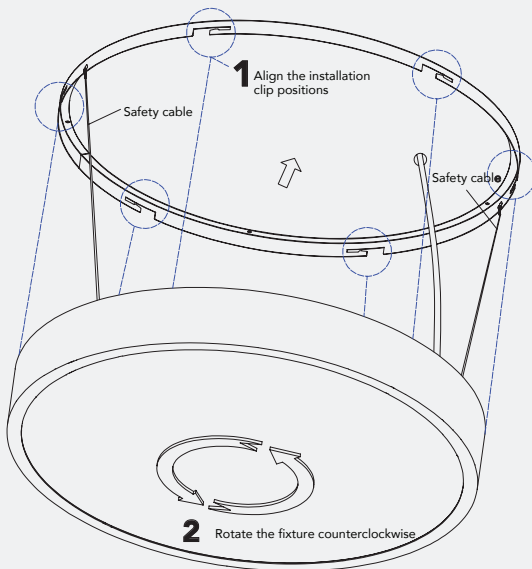

F

Secure the pendant rod assembly to the fixture with screws.

G

Drill holes in the ceiling for mounting the ceiling bracket; ceiling bracket for models 18/24/36" requires 4 holes. Refer to table A, L3 (pg.9) for distance between the holes

H

As shown in the picture, use screws to fix the ceiling bracket to the junction box and the ceiling as required.

I

Make the wiring connections, then lock the fixture to the ceiling bracket from side with screws

J

Installation is complete

Installation

Surface Mount

A
Mark the drilling locations on the ceiling based on the hole positions of the surface-mount frame, then drill the holes accordingly.

D18"/D24"

D36"

B
Install the surface mount frame with provided screws.

C
Ensure the safety cable is fixed securely, then rotate the fixture counterclockwise to snap it into the surface mount frame.

D
Installation is complete.