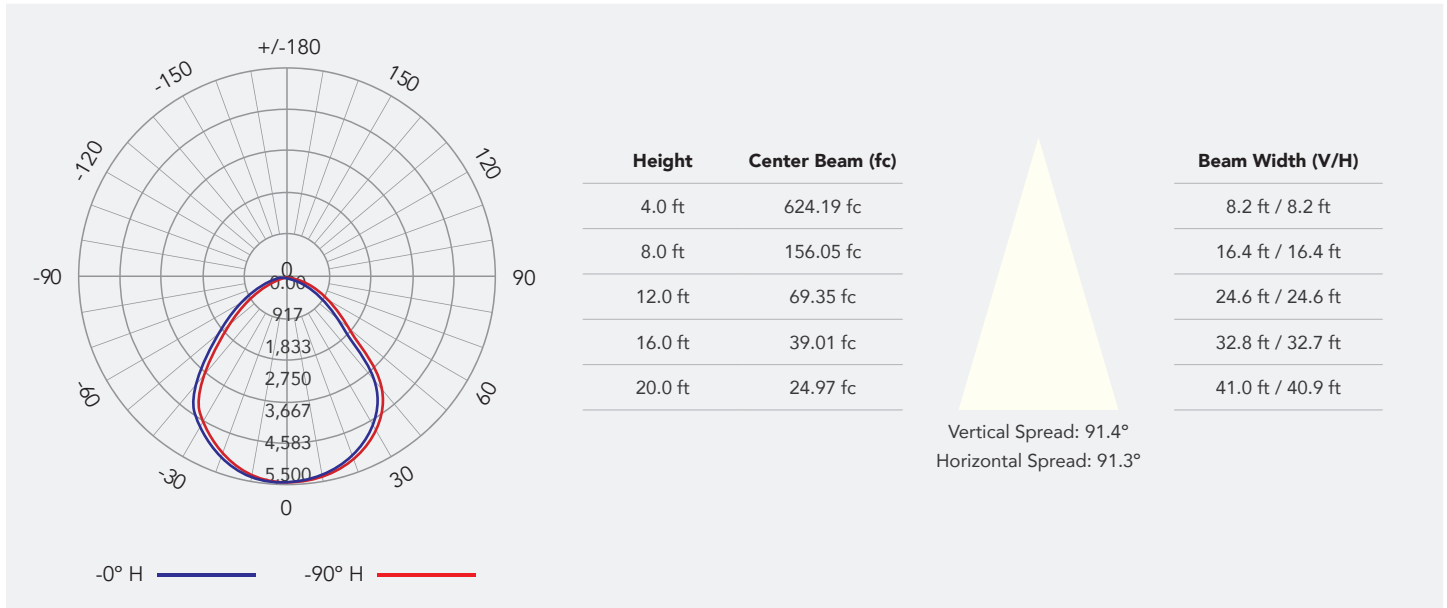

Evoke 36" White (175W, 4000K)

DLC Certification

Model #	Application	DLC Standard	DLC Premium
RENO-EVOKE-18-DV-MW-MCCT-WH	Low-Bay Luminaires for Commercial and Industrial Buildings	Pending	-
RENO-EVOKE-18-DV-MW-MCCT-BK	Low-Bay Luminaires for Commercial and Industrial Buildings	Pending	-
RENO-EVOKE-24-DV-MW-MCCT-WH	High-Bay Luminaires for Commercial and Industrial Buildings	Pending	-
RENO-EVOKE-24-DV-MW-MCCT-BK	High-Bay Luminaires for Commercial and Industrial Buildings	Pending	-
RENO-EVOKE-36-DV-MW-MCCT-WH	High-Bay Luminaires for Commercial and Industrial Buildings	Pending	-
RENO-EVOKE-36-DV-MW-MCCT-BK	High-Bay Luminaires for Commercial and Industrial Buildings	Pending	-