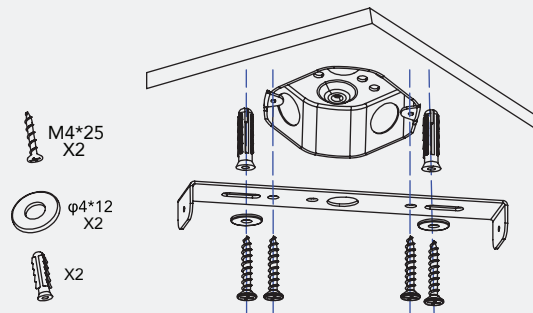

Mounting - Installation

Pendant | Suspension Aircraft Cable

	Evoke 18"	Evoke 24"	Evoke 36"
L	Ø17.72" 450mm	Ø23.62" 600mm	Ø35.42" 900mm
L1	Ø8.66" Ø220mm		
L2	7.38" 187.5mm		
L3	1.76" 70mm		

A

Drill holes in the ceiling for mounting the ceiling bracket.
Ceiling bracket for model 18/24/36 requires 2 holes. Refer to Table A, L2 for the distance between the holes.

B

As shown in the picture, use screws to fix the ceiling bracket to the junction box and the ceiling as required.

Mounting - Installation

Pendant | Suspension Aircraft Cable - Continued

C
 Loosen the cable tensioner first, press to adjust the suspension cable length, then tighten the cable tensioner.