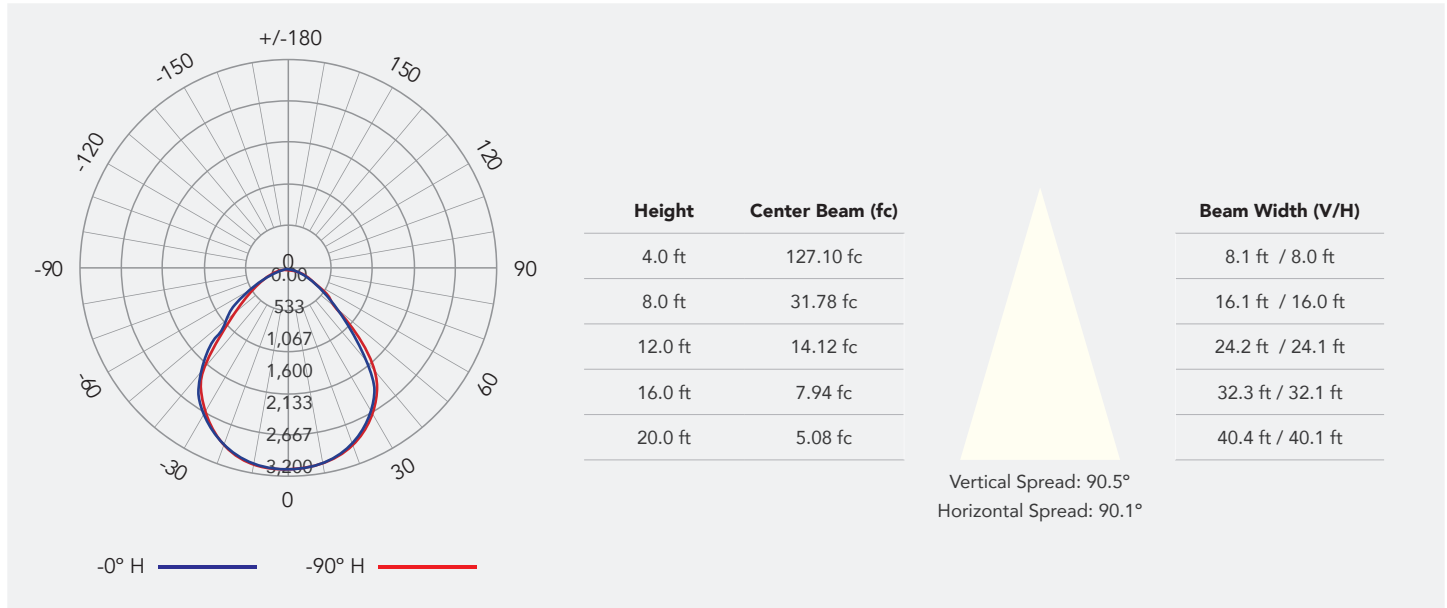

Photometrics

Evoke 18" White (60W, 4000K)