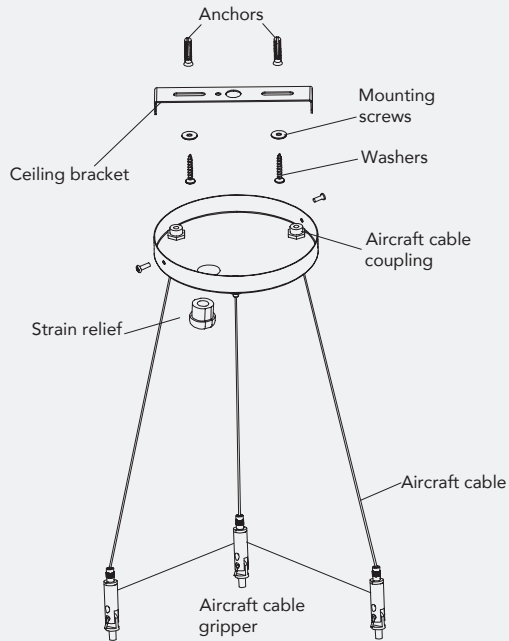

Installation

Indirect/Uplight Modules

A

Attach the quick plug connectors to connect the indirect/upper lighting kit and the fixture.

B

Fix the indirect/upper lighting kit to the fixture, then the installation is complete.

Accessories

Mounting Kits

Surface Mount Kit - 18"
R39564
RENO-EVOKE-18-SMK

Surface Mount Kit - 24"
R39565
RENO-EVOKE-24-SMK

Surface Mount Kit - 36"
R39566
RENO-EVOKE-36-SMK

Pendant Mount Kit (WH - 3Ft)
R39567
RENO-EVOKE-PMK-WH

Mounting - Installation

Pendant | Suspension Aircraft Cable

	Evoke 18"	Evoke 24"	Evoke 36"
L	Ø17.72" 450mm	Ø23.62" 600mm	Ø35.42" 900mm
L1	Ø8.66" Ø220mm		
L2	7.38" 187.5mm		
L3	1.76" 70mm		

A

Drill holes in the ceiling for mounting the ceiling bracket.
Ceiling bracket for model 18/24/36 requires 2 holes. Refer to Table A, L2 for the distance between the holes.