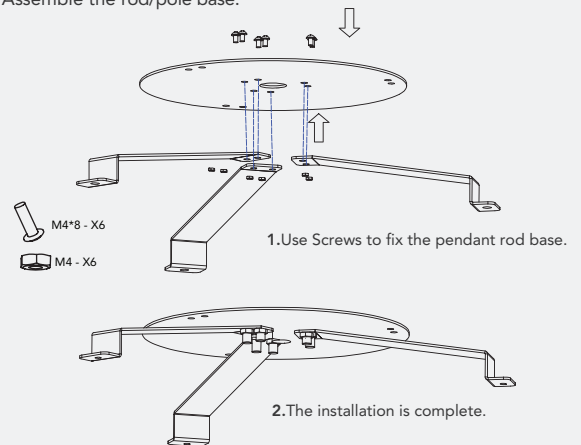

D
 Make the wiring connections, then adjust the power cable length and properly secure the strain relief. Lock the canopy to ceiling brackets from side with screws.

E
 Installation is complete.

Mounting - Installation

Pendant | Stem/Rod

A

Assemble the rod/pole.

1. Rotate the rod counterclockwise to connect the pendant rod sections

2. Pendant rod assembly is complete

C

Secure the pendant rod to the base and canopy with nuts.

B

Assemble the rod/pole base.

D

Remove the driver box screws and take off the strain relief.

E

Secure the strain relief onto the top of the driver box.

Mounting - Installation

Pendant | Stem/Rod - Continued

F

Secure the pendant rod assembly to the fixture with screws.

G

Drill holes in the ceiling for mounting the ceiling bracket; ceiling bracket for models 18/24/36" requires 4 holes. Refer to table A, L3 (pg.9) for distance between the holes