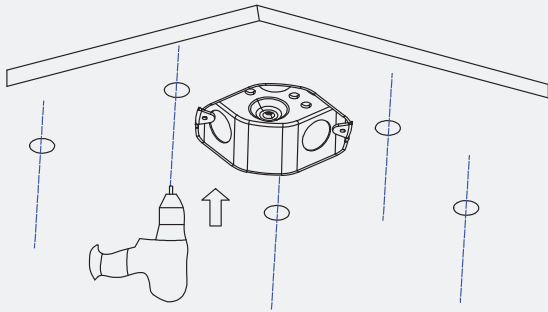

F

Secure the pendant rod assembly to the fixture with screws.

G

Drill holes in the ceiling for mounting the ceiling bracket; ceiling bracket for models 18/24/36" requires 4 holes. Refer to table A, L3 (pg.9) for distance between the holes

H

As shown in the picture, use screws to fix the ceiling bracket to the junction box and the ceiling as required.

I

Make the wiring connections, then lock the fixture to the ceiling bracket from side with screws

J

Installation is complete

Installation

Surface Mount

A
Mark the drilling locations on the ceiling based on the hole positions of the surface-mount frame, then drill the holes accordingly.

D18"/D24"

D36"

B
Install the surface mount frame with provided screws.