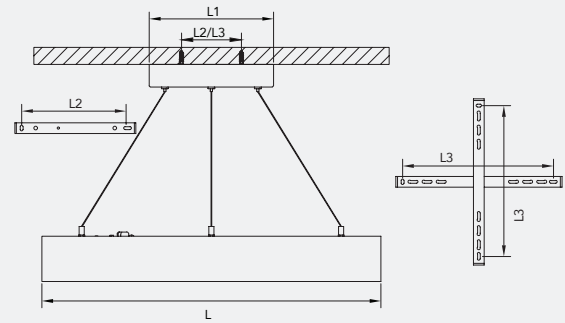

Mounting - Installation

Pendant | Suspension Aircraft Cable

Table A

	Evoke 18"	Evoke 24"	Evoke 36"
L	Ø17.72" | 450mm	Ø23.62" | 600mm	Ø35.42" | 900mm
L1	Ø8.66" | Ø220mm		
L2	7.38" | 187.5mm		
L3	1.76" | 70mm