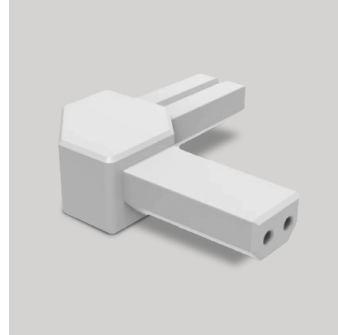

Date: _____ Project: _____

Type: _____ Part #: _____

Nexus

Line Voltage - Modular Light Bar

The NEXUS Modular Light Bar delivers a refined, low-profile lighting solution for coves, under-cabinet installations, and integrated architectural details.

Accessories

Order #	Model#	Size	Type	Description / Product Name
R39001	RENO-NX-HL-PC	3 ft	HW Cable	3 ft Power cable for hardwire
R39002	RENO-NX-HL-PCP	3 ft	Cable with Plug	3 ft Power cable with plug
R39003	RENO-NX-HL-OS	3 ft	HW Cable with Switch	3 ft Power cable with On / Off switch for hardwire
R39004	RENO-NX-HL-OSP	3 ft	Cable with Plug & Switch	3 ft Power Cable with On / Off switch and plug
R39005	RENO-NX-HL-JC	6"	Jumper Cable	6" jumper cable
R39009	RENO-NX-HL-HB		Hardware box	Hardwire box for Modular Light bar with on/off switch

Accessories

Connectors: I-shape | L-shape (Right & Left)

I-Shape Connector

R39006
RENO-NX-HL-I

L-Shape Corner Connector (left)

R39007
RENO-NX-HL-LL

L-Shape Corner Connector (right)

R39008
RENO-NX-HL-LR

L-Shape 90° Illuminated corner connector (Right & Left)

**L-Shape 90° Illuminated Corner
3000K - Left**

R39010
RENO-NX-HL-30K-LL

**L-Shape 90° Illuminated Corner
3000K - Right**

R39011
RENO-NX-HL-30K-LR

**L-Shape 90° Illuminated Corner
3500K - Left**