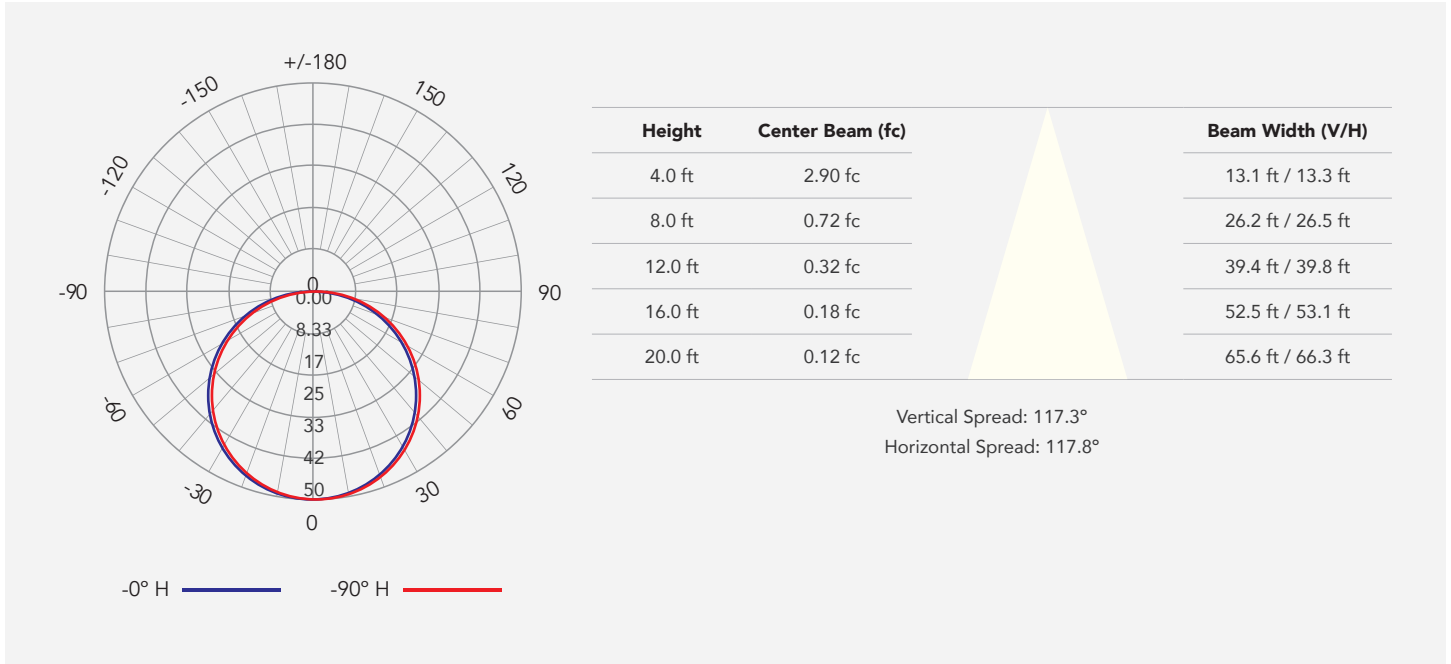

Photometrics

Nexus 6" at 3500K