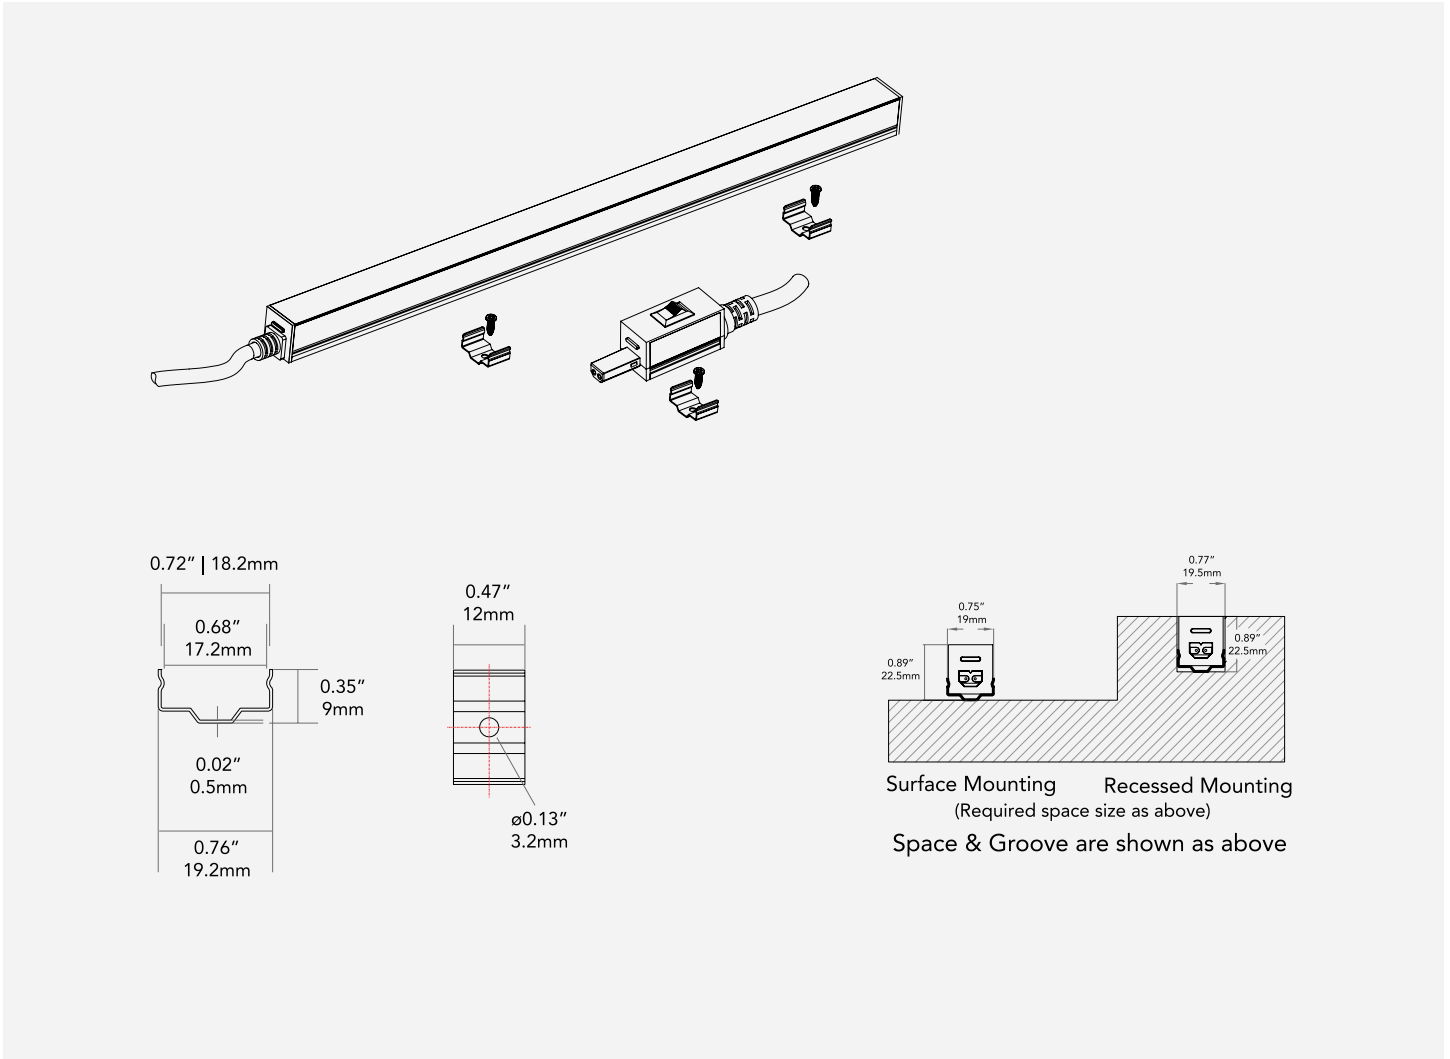

R39015
RENO-NX-HL-40K-LR

**L-Shape 90° Illuminated Corner
5000K - Left**

R39016
RENO-NX-HL-50K-LL

**L-Shape 90° Illuminated Corner
5000K - Right**

R39017
RENO-NX-HL-50K-LR

Accessories - Connectors

Order #	Model#	Shape	Type	Description / Product Name
R39006	RENO-NX-HL-I	I	Connector	I-Shape Continuous Connector
R39007	RENO-NX-HL-LL	L	Connector	L-Shape Corner Connector (Left)
R39008	RENO-NX-HL-LR	L	Connector	L-Shape Corner Connector (Right)
R39010	RENO-NX-HL-30K-LL	L-Shape 90°	L-Shape Connector	L-Shape 90° Illuminated corner connector 3000K (Left)
R39011	RENO-NX-HL-30K-LR	L-Shape 90°	L-Shape Connector	L-Shape 90° Illuminated corner connector 3000K (Right)
R39012	RENO-NX-HL-35K-LL	L-Shape 90°	L-Shape Connector	L-Shape 90° Illuminated corner connector 3500K (Left)
R39013	RENO-NX-HL-35K-LR	L-Shape 90°	L-Shape Connector	L-Shape 90° Illuminated corner connector 3500K (Right)
R39014	RENO-NX-HL-40K-LL	L-Shape 90°	L-Shape Connector	L-Shape 90° Illuminated corner connector 4000K (Left)
R39015	RENO-NX-HL-40K-LR	L-Shape 90°	L-Shape Connector	L-Shape 90° Illuminated corner connector 4500K (Right)
R39016	RENO-NX-HL-50K-LL	L-Shape 90°	L-Shape Connector	L-Shape 90° Illuminated corner connector 5000K (Left)
R39017	RENO-NX-HL-50K-LR	L-Shape 90°	L-Shape Connector	L-Shape 90° Illuminated corner connector 5000K (Right)

Dimensions

	Nexus 6	Nexus 12	Nexus 24	Nexus 48
Length - A	6" 152 mm	12" 305 mm	24" 610 mm	48" 1217 mm
Width - B	0.71" 18 mm	0.71" 18 mm	0.71" 18 mm	0.71" 18 mm
Height - C	0.79" 20 mm	0.79" 20 mm	0.79" 20 mm	0.79" 20 mm

Mounting

Surface | Recessed

Sample Configurations

Nexus 48

Nexus 24

Nexus 12

Nexus 6

L-Shape 90°
Illuminated
Corner - Left

L-Shape 90°
Illuminated
Corner - Right

L-Connector
Left

L-Connector
Right

I-Connector