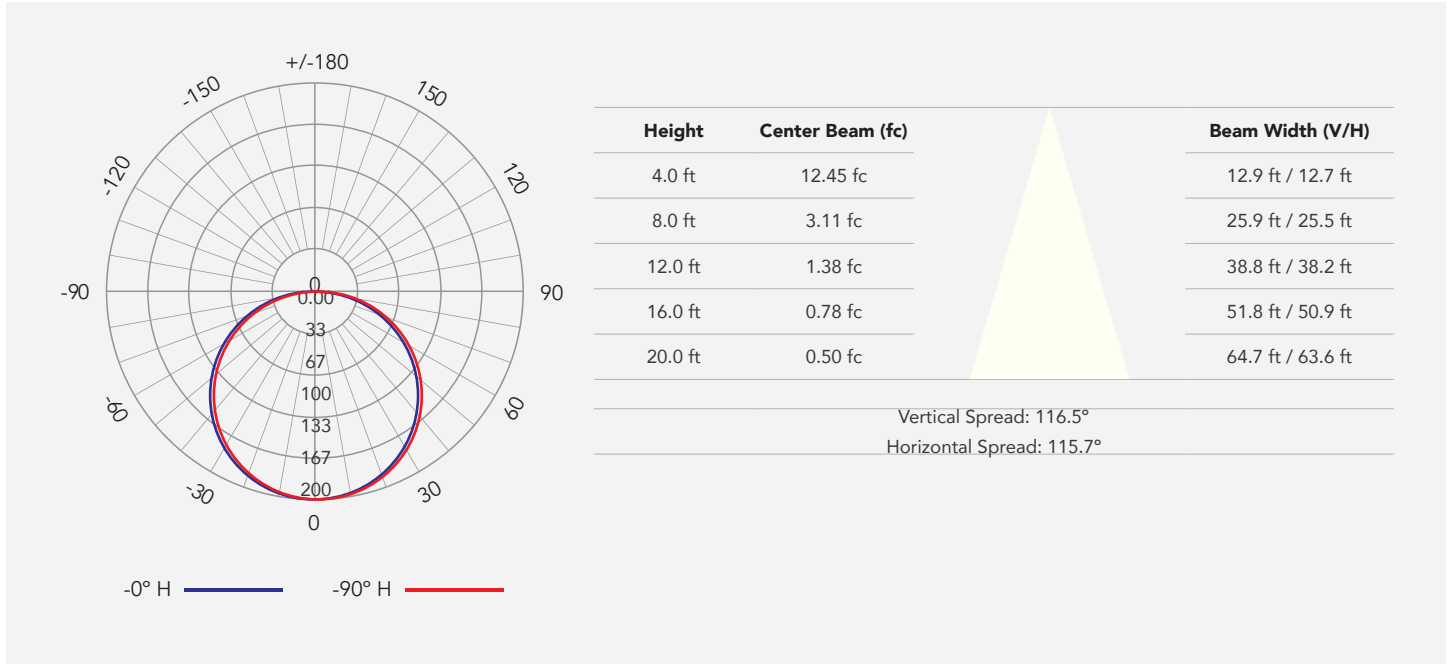

Photometrics

Nexus 24" at 3500K