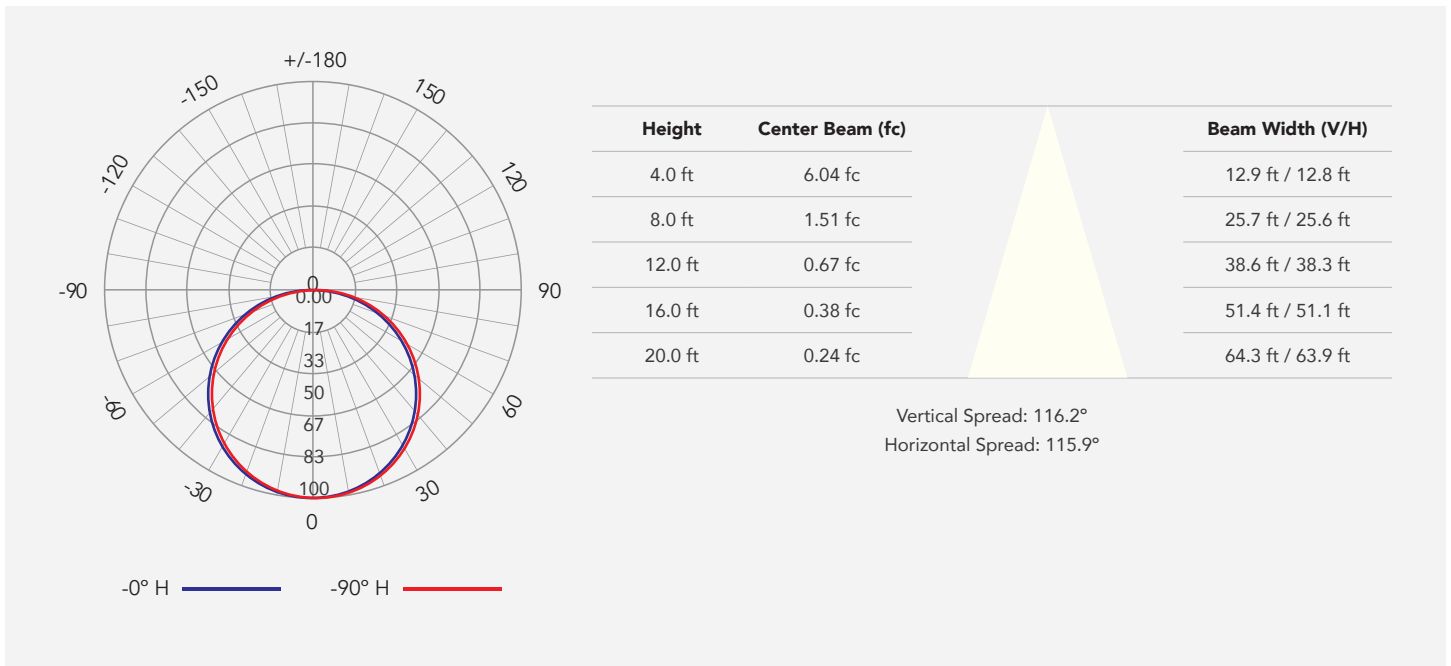

Nexus 12" at 3500K