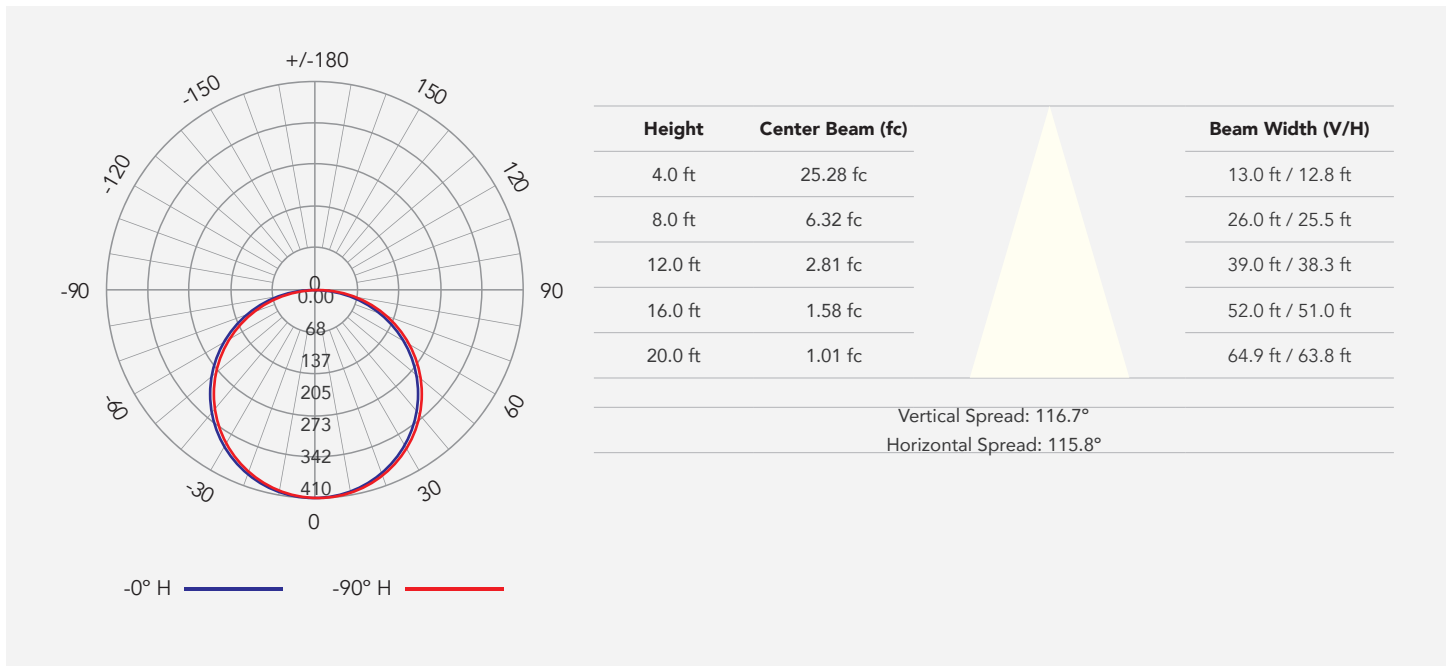

Nexus 48" at 3500K