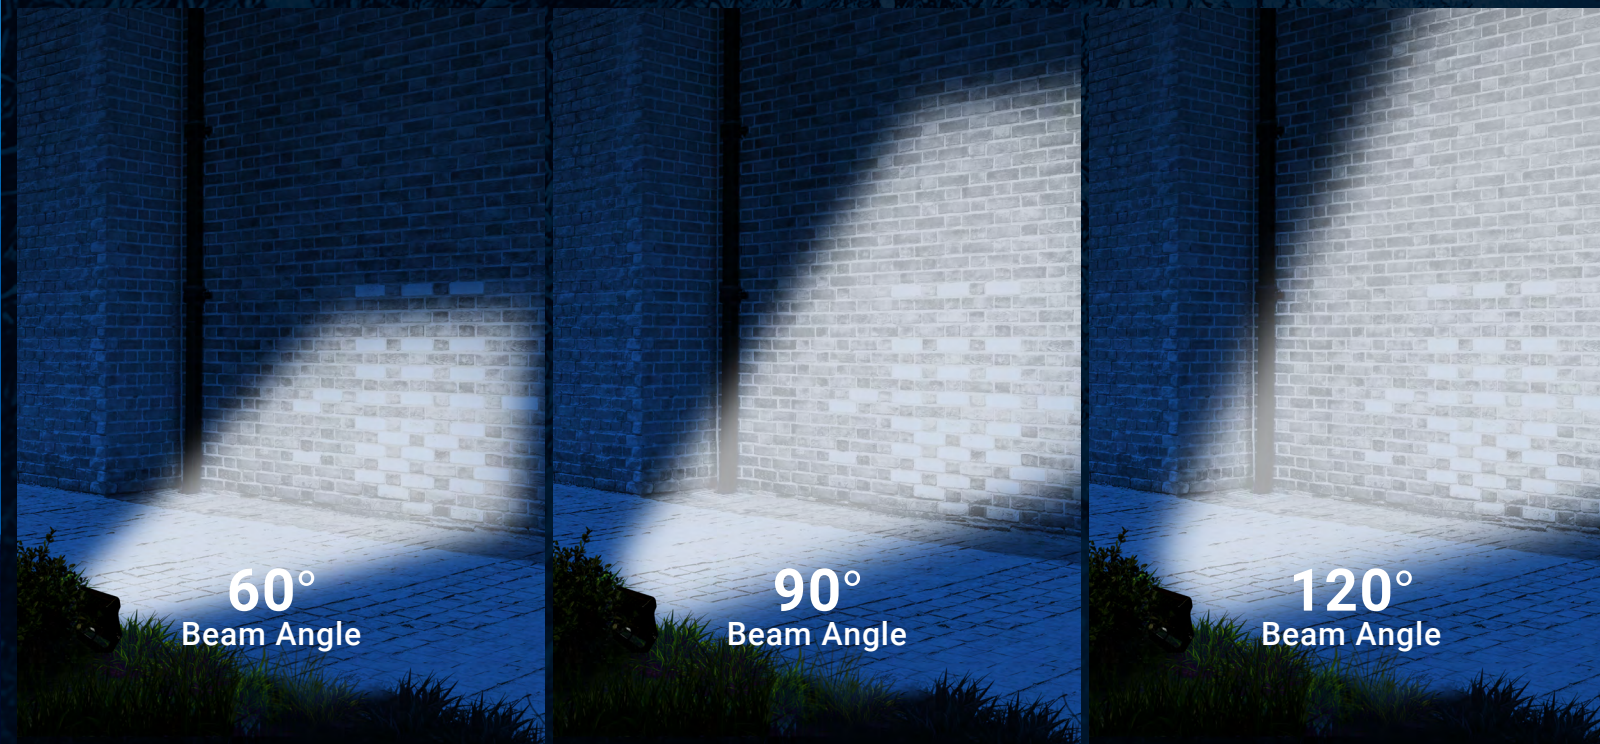

Field Adjustable Optics

60°
Beam Angle

90°
Beam Angle

120°
Beam Angle