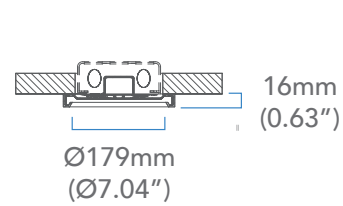

RENO-RC4

RENO-RC6

Date:	Project Name:
Type:	Part Number:

DIMENSIONS

5" Plastic Round

7" Plastic Round

9" Plastic Round

12" Plastic Round

15" Die-cast Aluminum Round

19" Die-cast Aluminum Round