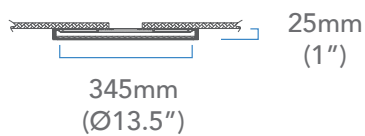

FEATURES

- Edge-lit technology, no glare or dark spots, instant-on
- This 1" thick luminaire is easy to install on standard J-boxes with a quick snap
- Construction: die-cast aluminum with white translucent acrylic lens
- Dimming: TRIAC down to 10%
- I.C. rated for direct contact with insulation
- Suitable for Wet Location
- Rated Lifetime L70(hrs): >50,000
- 12", 15", 19" Avail in Brushed Nickel Trim
- 5 year warranty

RENO-RC4

RENO-RC6

Date:	Project Name:
Type:	Part Number:

DIMENSIONS

5" Plastic Round

7" Plastic Round

9" Plastic Round

12" Plastic Round

15" Die-cast Aluminum Round

19" Die-cast Aluminum Round