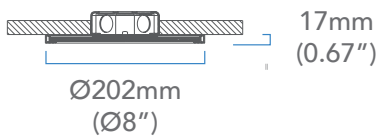

RENO-RC4

RENO-RC6

Date:	Project Name:
Type:	Part Number:

DIMENSIONS

5" Plastic Round

7" Plastic Round

9" Plastic Round

12" Plastic Round