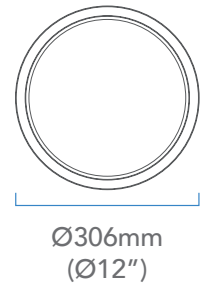

RENO-RC4

RENO-RC6

Date:	Project Name:
Type:	Part Number:

DIMENSIONS

5" Plastic Round

7" Plastic Round

9" Plastic Round

12" Plastic Round

15" Die-cast Aluminum Round

19" Die-cast Aluminum Round