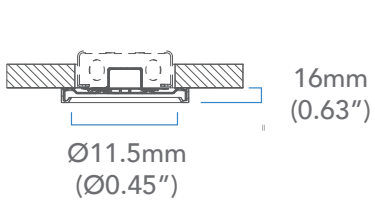

RENO-RC4

RENO-RC6

Date:	Project Name:
Type:	Part Number:

DIMENSIONS

5" Plastic Round

7" Plastic Round

9" Plastic Round

12" Plastic Round

15" Die-cast Aluminum Round

19" Die-cast Aluminum Round