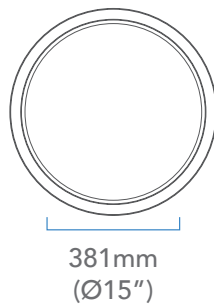

ORDER#	MODEL#	WATTS	LUMENS	VOLTAGE(V)	CCT(K)	SIZE	COLOR
R31101	RENO-S5R-MCCT-WH	10W	600 lm	120V	27/30/35/40/50K	5"	WHITE
R31102	RENO-S7R-MCCT-WH	15W	900 lm	120V	27/30/35/40/50K	7"	WHITE
R31103	RENO-S9R-MCCT-WH	18W	1150 lm	120V	27/30/35/40/50K	9"	WHITE
R31104	RENO-S12R-MCCT-WH	22W	1450 lm	120V	27/30/35/40/50K	12"	WHITE
R31124	RENO-S12R-MCCT-BN	22W	1450 lm	120V	27/30/35/40/50K	12"	BRUSHED NICKEL
R31105	RENO-S15R-MCCT-WH	30W	2000 lm	120V	27/30/35/40/50K	15"	WHITE
R31125	RENO-S15R-MCCT-BN	30W	2000 lm	120V	27/30/35/40/50K	15"	BRUSHED NICKEL
R31106	RENO-S19R-MCCT-WH	35W	2200 lm	120V	27/30/35/40/50K	19"	WHITE
R31126	RENO-S19R-MCCT-BN	35W	2200 lm	120V	27/30/35/40/50K	19"	BRUSHED NICKEL

RENO-RC4

RENO-RC6

Date:	Project Name:
Type:	Part Number:

DIMENSIONS

5" Plastic Round

7" Plastic Round

9" Plastic Round

12" Plastic Round

15" Die-cast Aluminum Round

19" Die-cast Aluminum Round