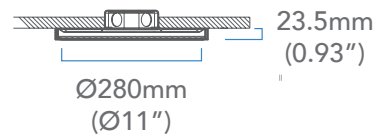

RENO-RC4

RENO-RC6

Date:	Project Name:
Type:	Part Number:

DIMENSIONS

5" Plastic Round

7" Plastic Round

9" Plastic Round

12" Plastic Round