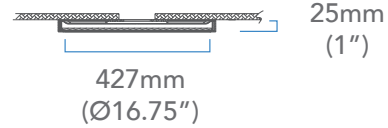

19" Die-cast Aluminum Round