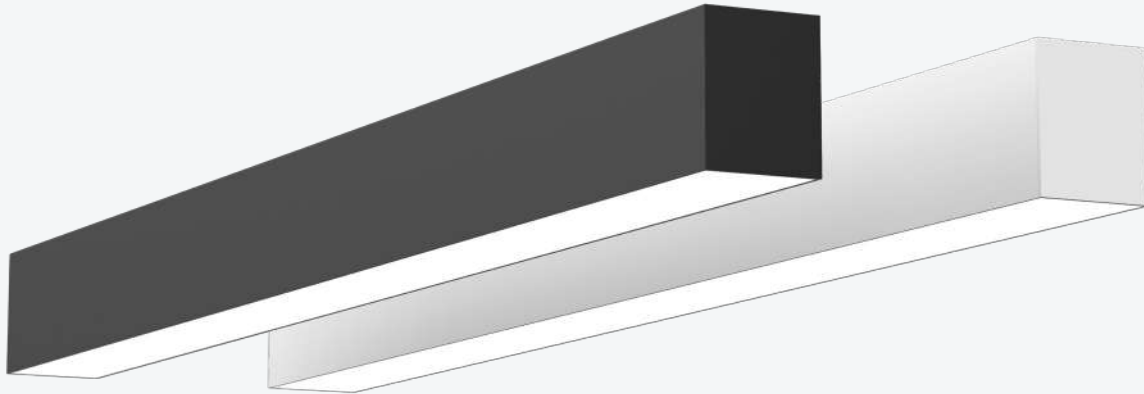

Date:	Project Name:
Type:	Part Number: