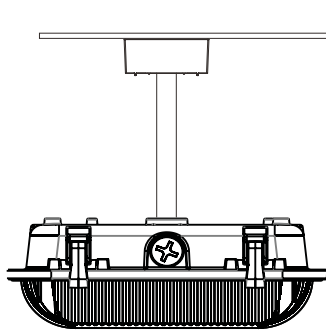

MOUNTING OPTIONS

Rigid Conduit